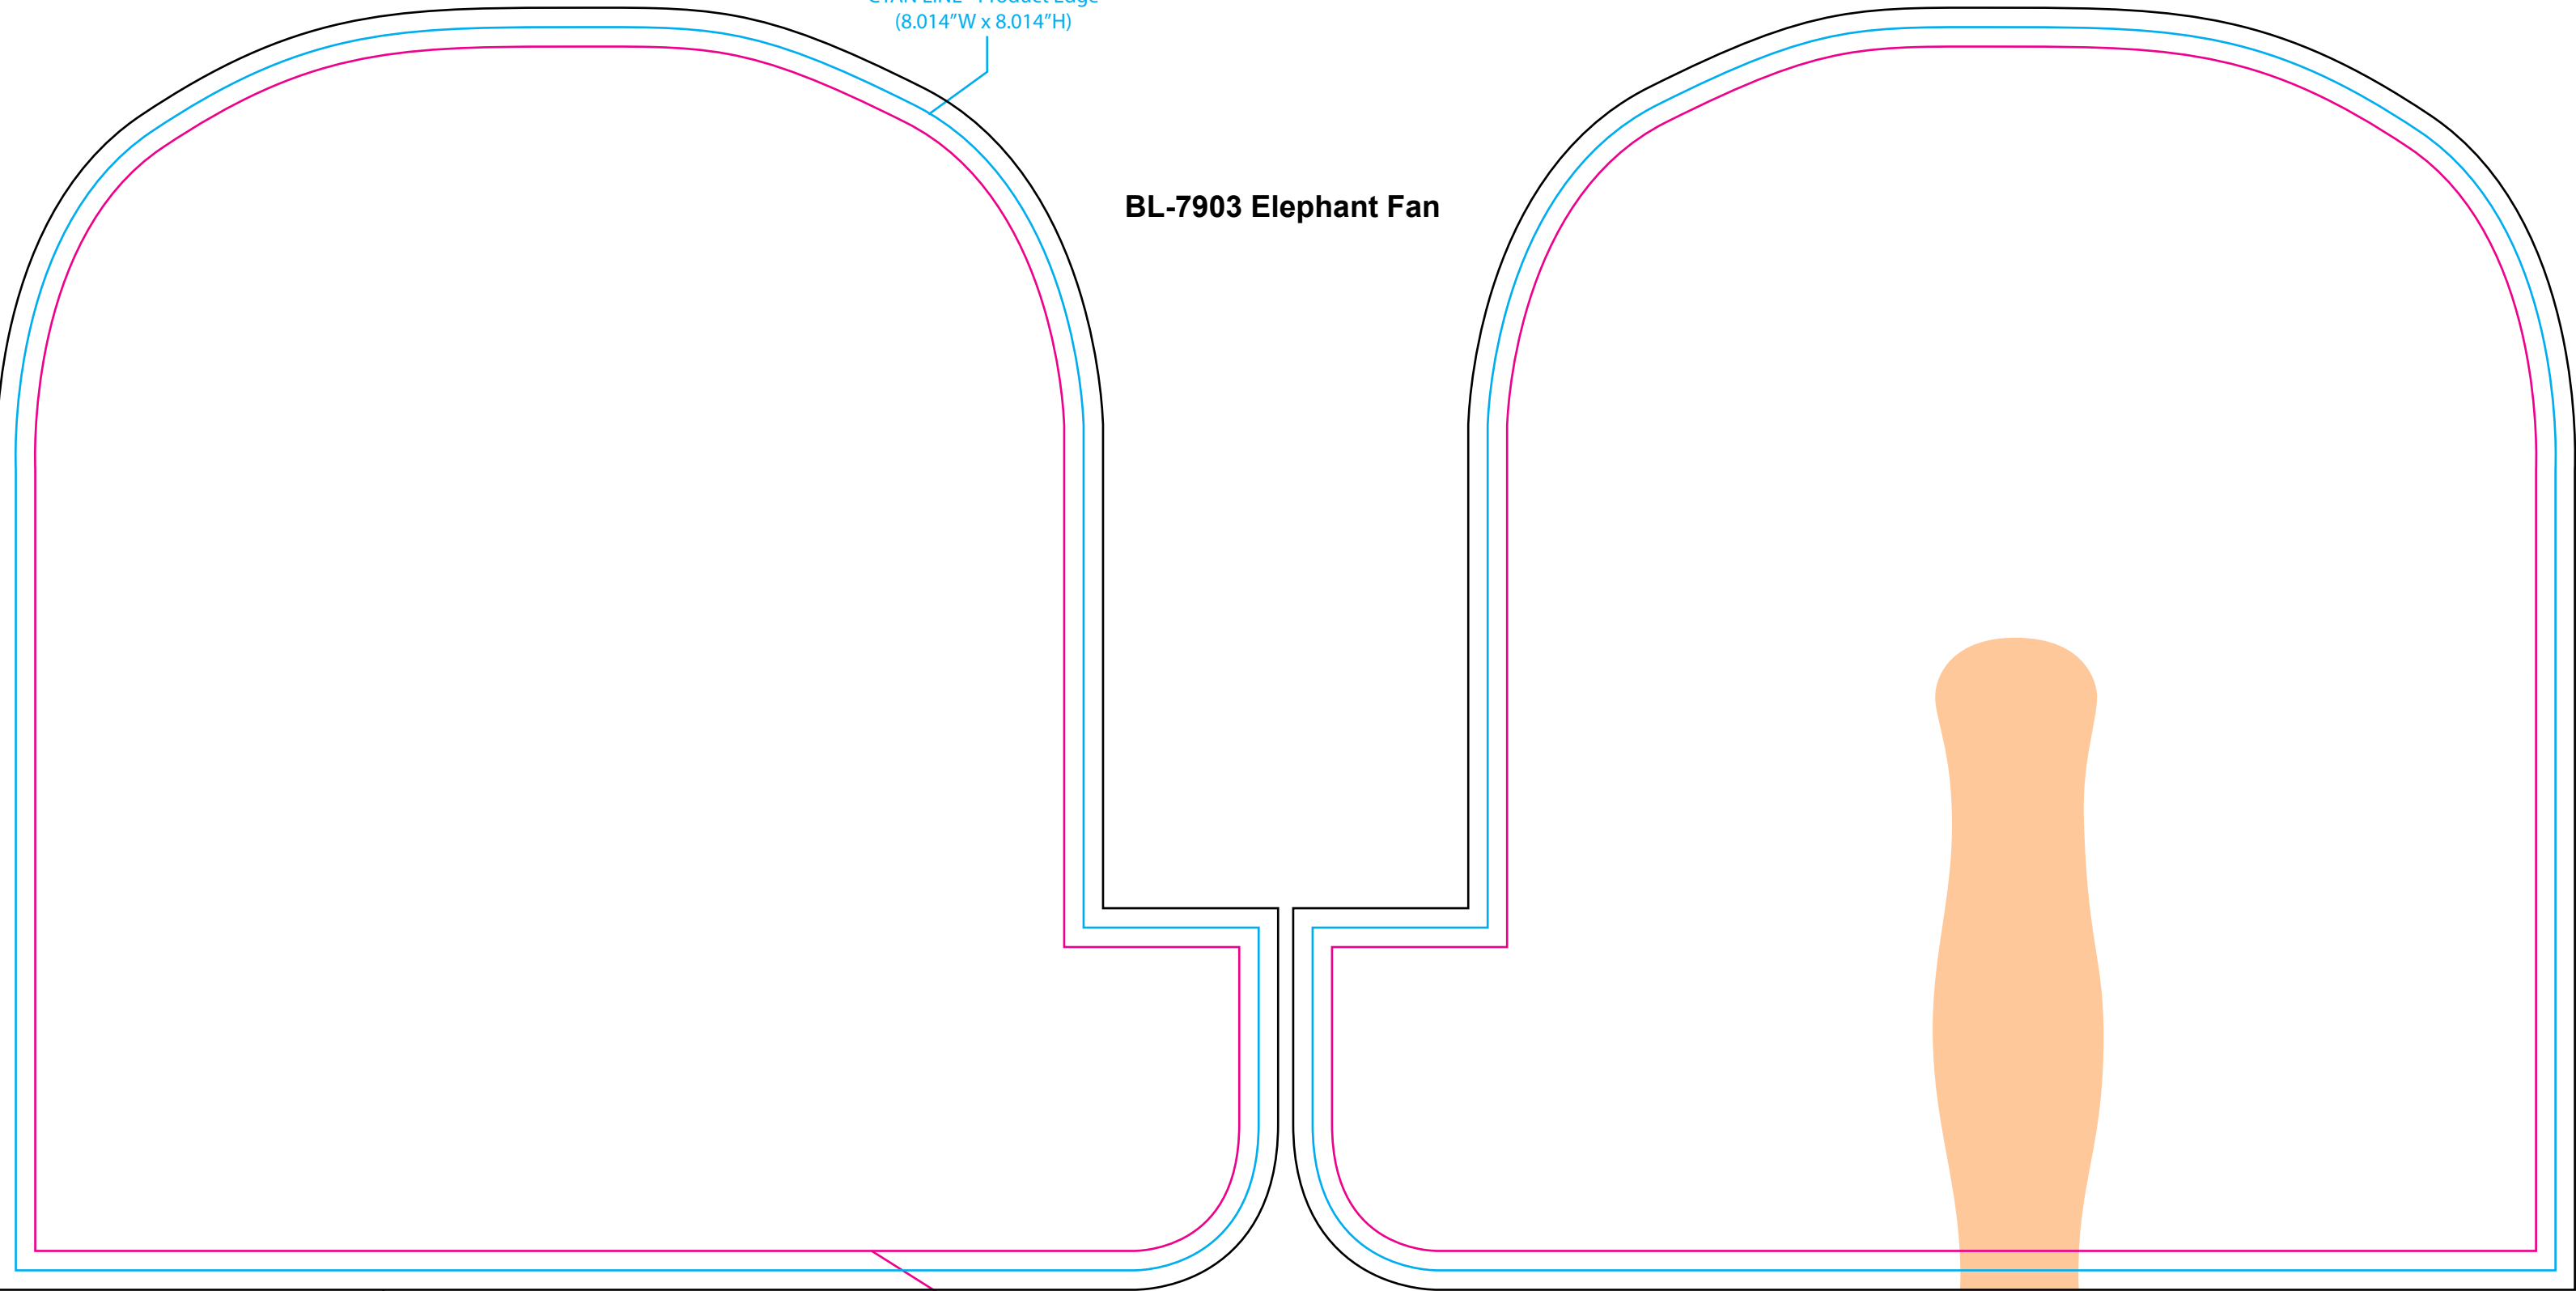

CYAN LINE - Product Edge
(8.014"W x 8.014"H)

BL-7903 Elephant Fan

FRONT

BACK

BLACK LINE - Maximum Bleed
(8.264"W x 8.264"H)

MAGENTA LINE - Image Area
(7.765"W x 7.765"H)