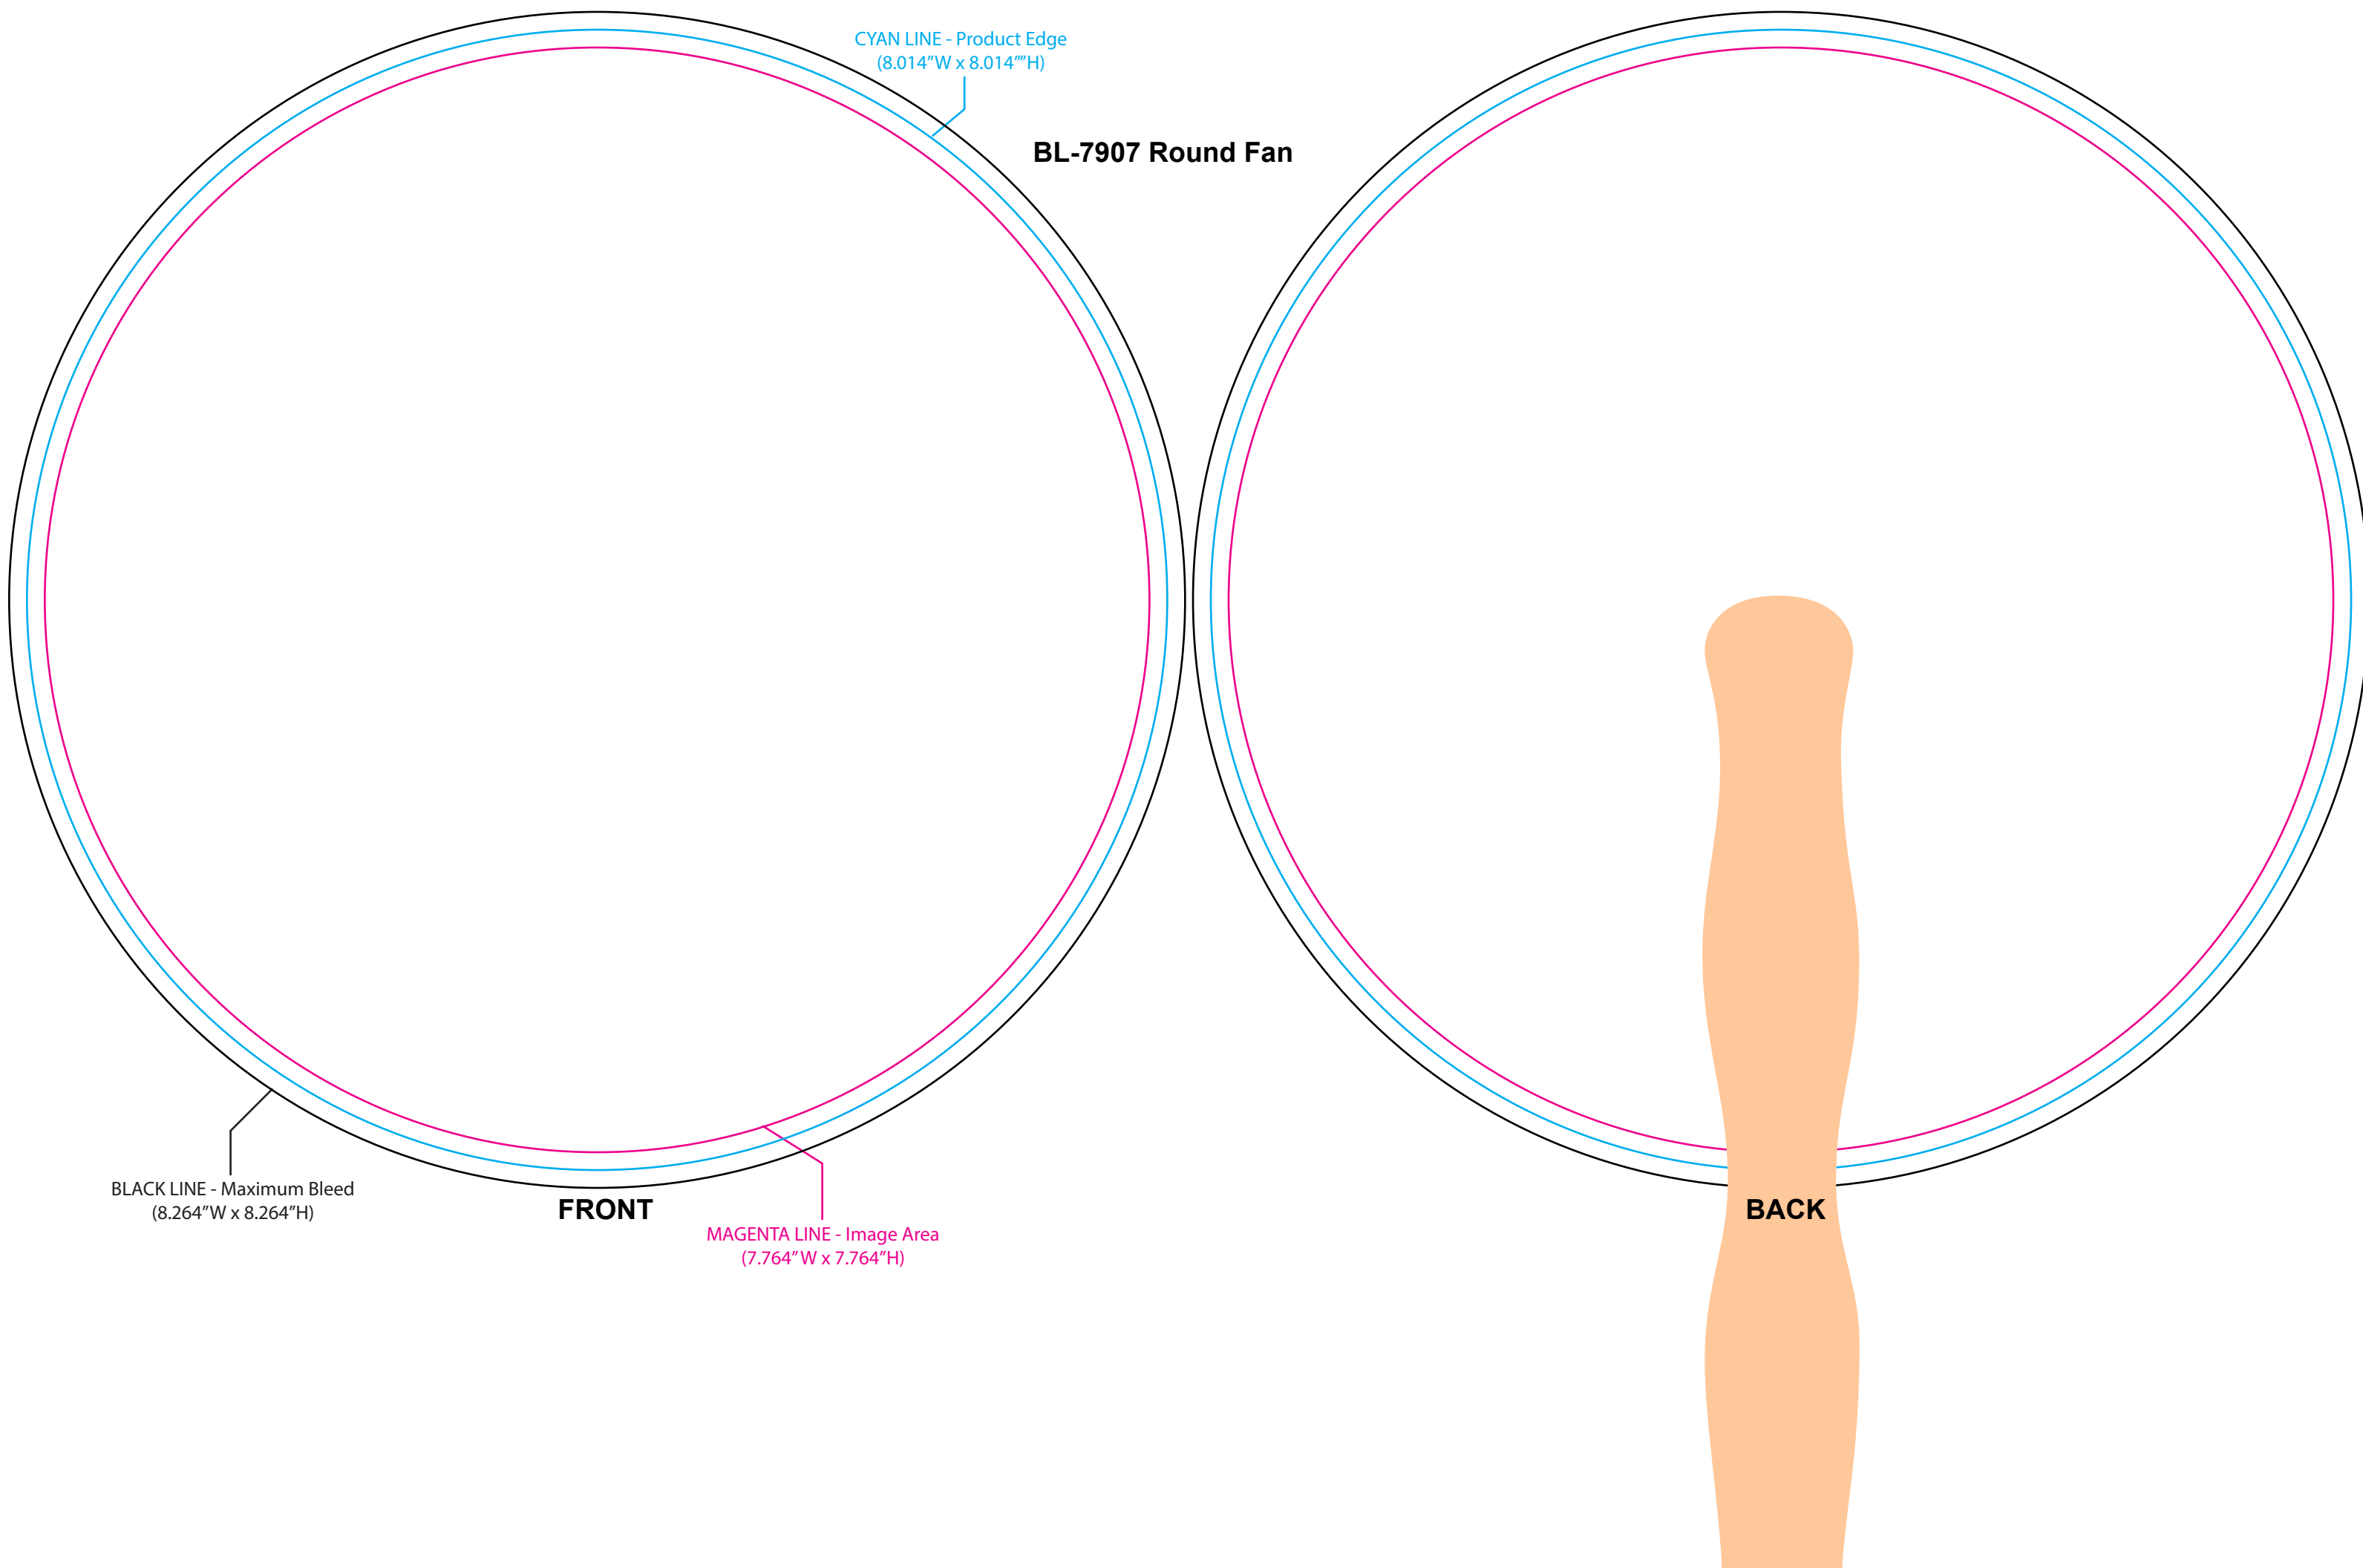

**BL-7907 Round Fan**

CYAN LINE - Product Edge  
(8.014"W x 8.014"H)

BLACK LINE - Maximum Bleed  
(8.264"W x 8.264"H)

**FRONT**

MAGENTA LINE - Image Area  
(7.764"W x 7.764"H)

**BACK**