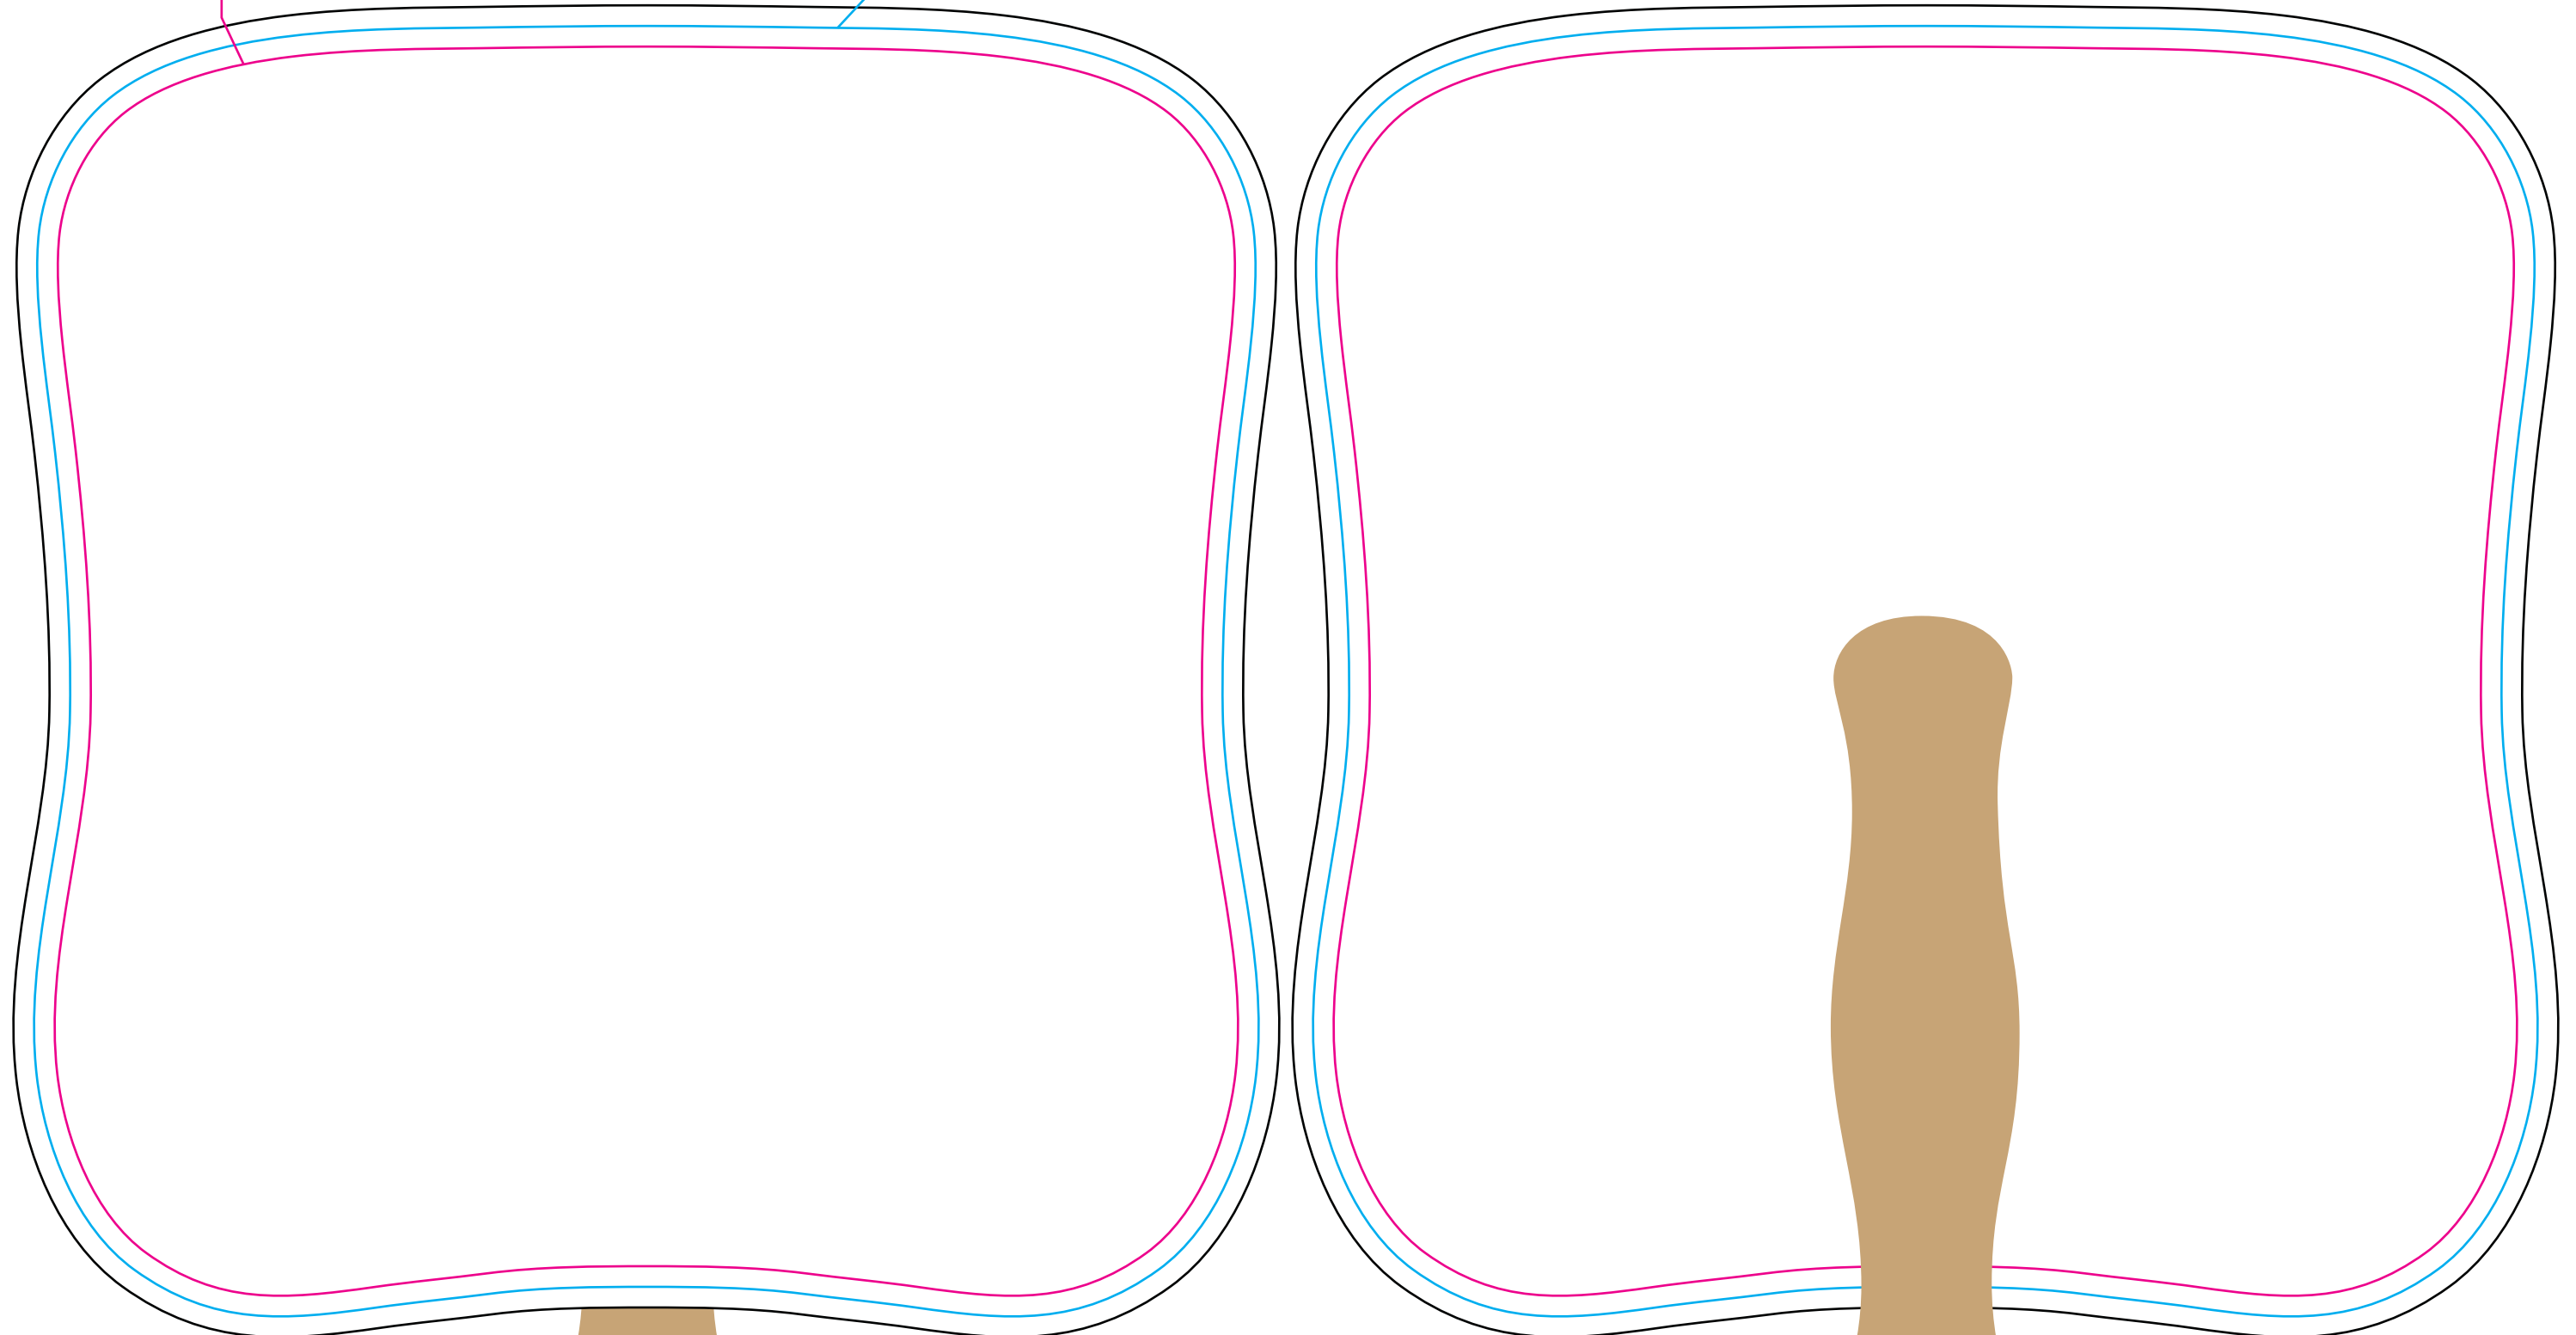

FRONT

BL-7913R Palm Fan - RECYCLED

BACK

Magenta Line - Image Area
(7.5685 x 7.17065 sq. in.)

Cyan Line - Product Edge
(7.8185 x 7.4206 sq. in.)

Black Line - Maximum Bleed
(8.06855 x 7.6706 sq. in.)

**IF SANDWICH FAN
IGNORE STICK ON BACK**