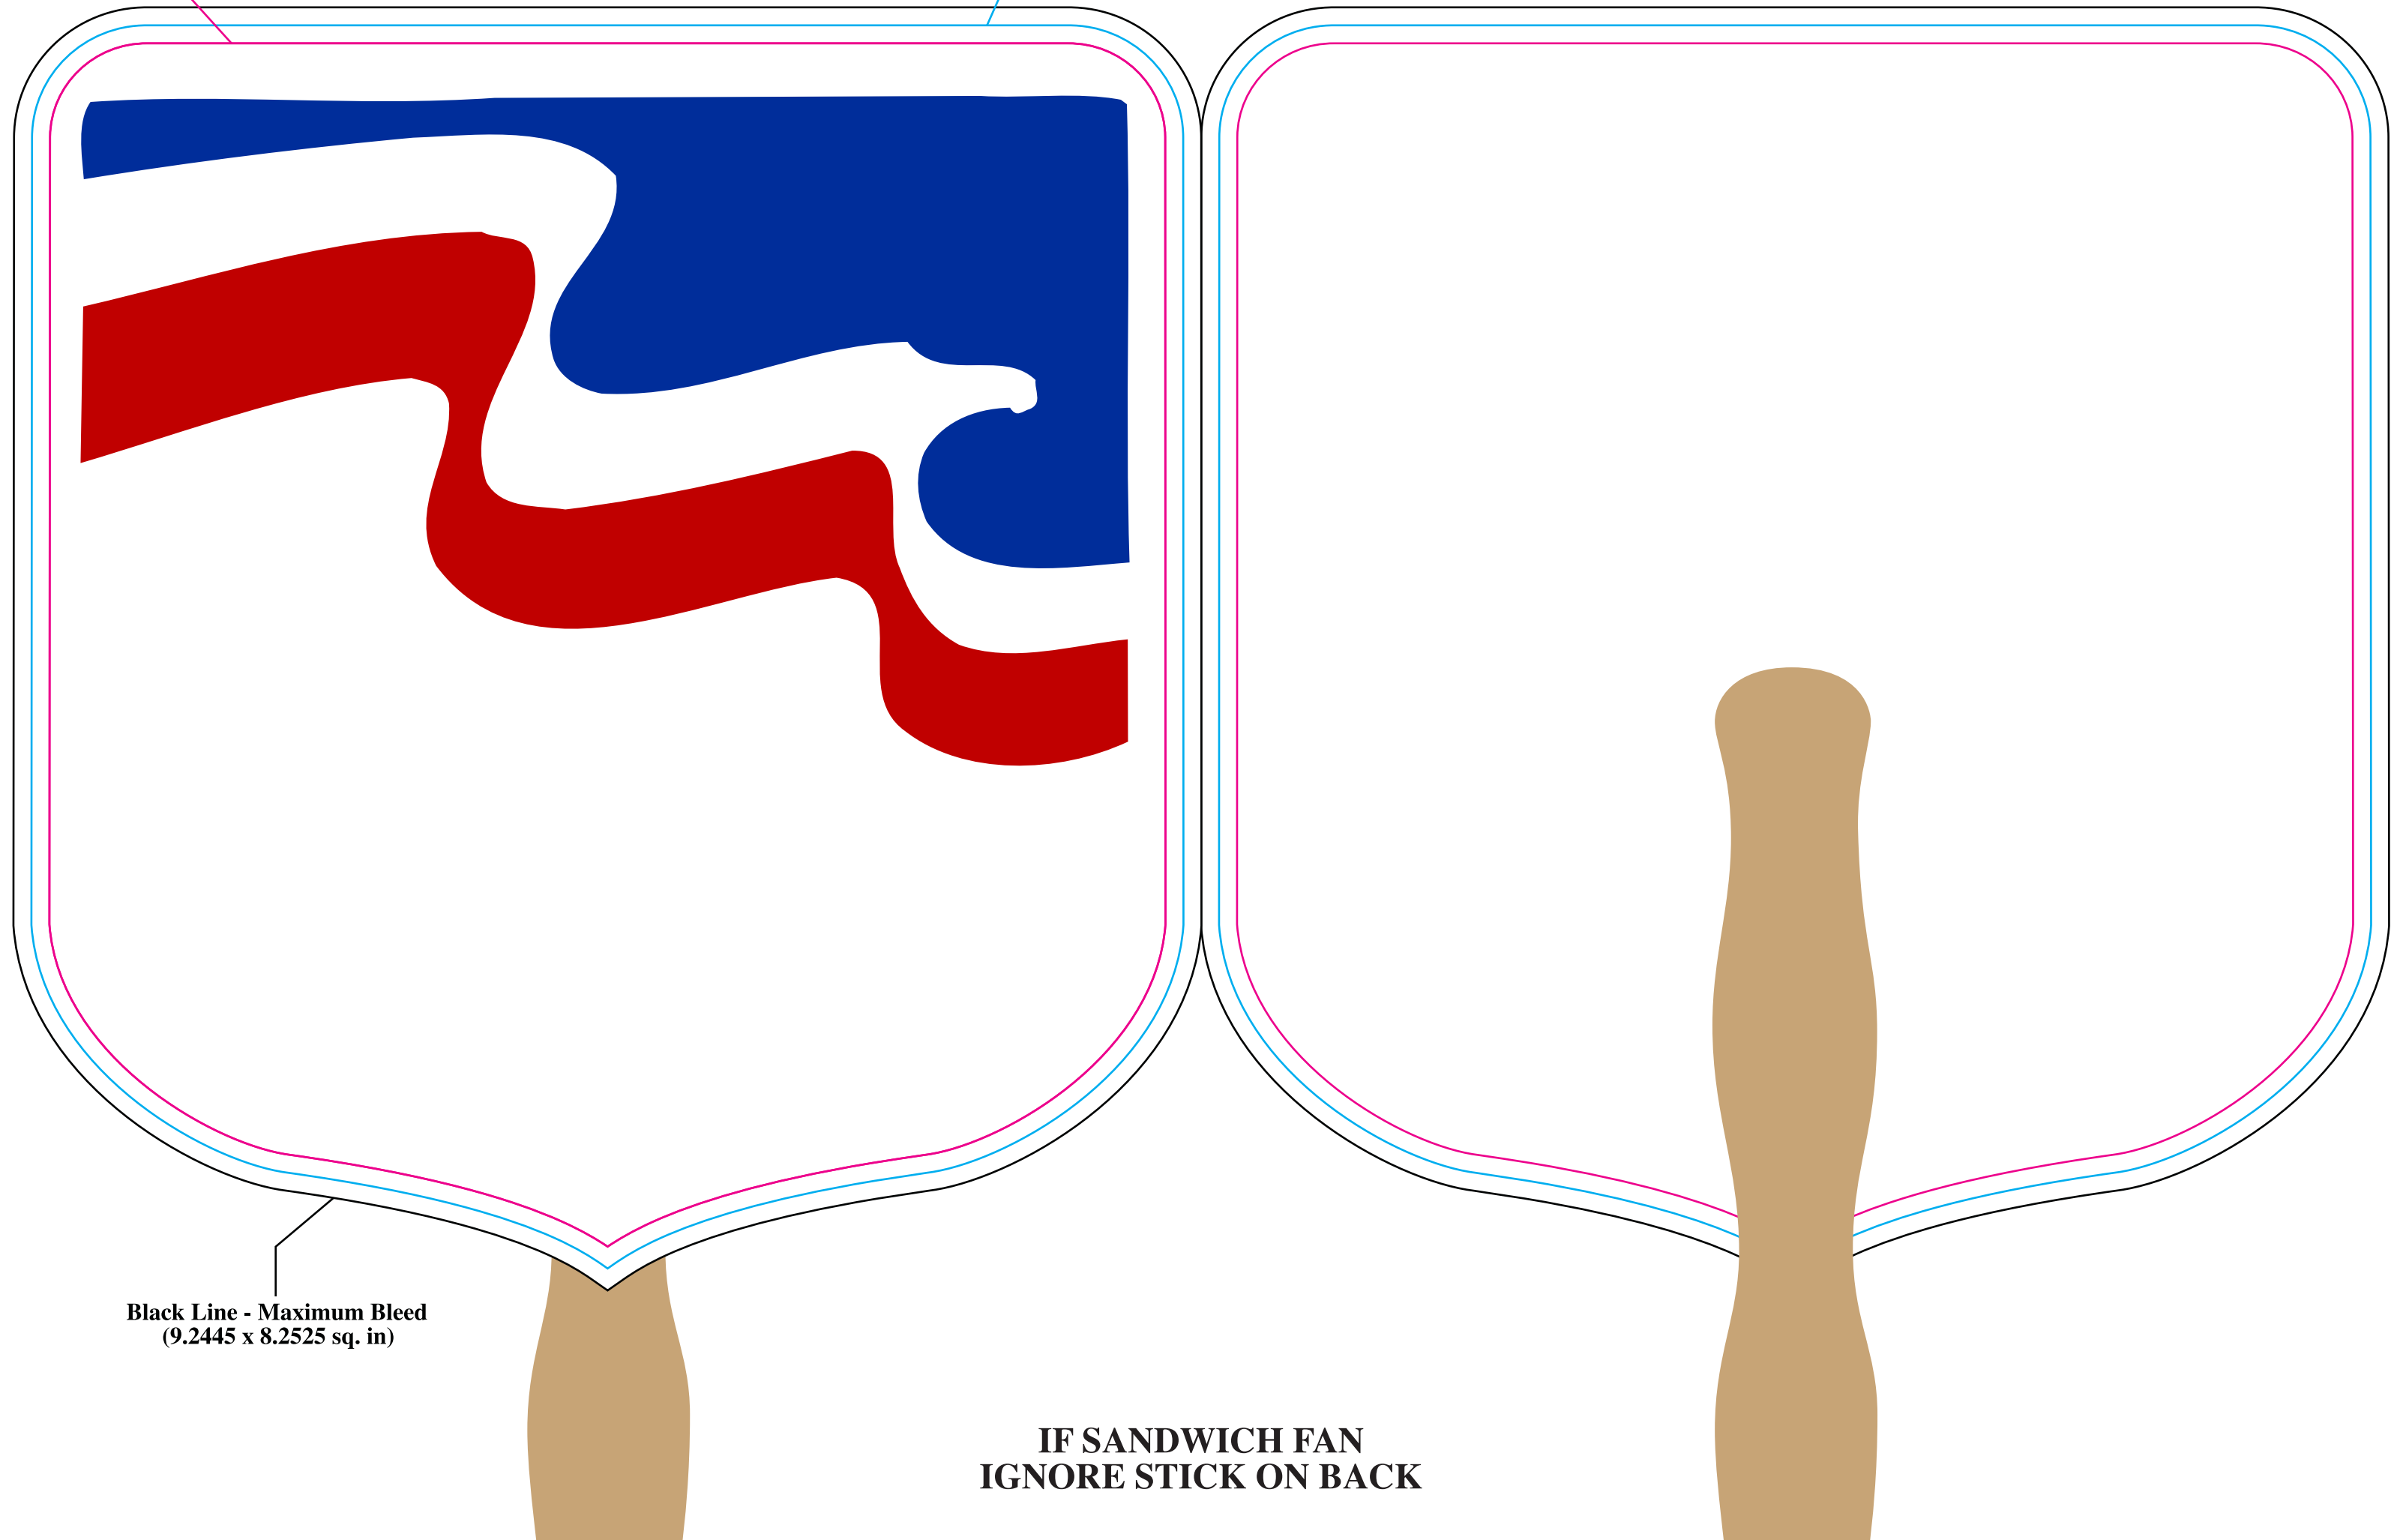

FRONT

BL-7916R Elect Fan - RECYCLED

BACK

Magenta Line - Image Area
(8.3588 x 7.7528 sq. in.)

Cyan Line - Product Edge
(8.6359 x 8.0028 sq. in.)

Black Line - Maximum Bleed
(9.2445 x 8.2525 sq. in)

**IF SANDWICH FAN
IGNORE STICK ON BACK**