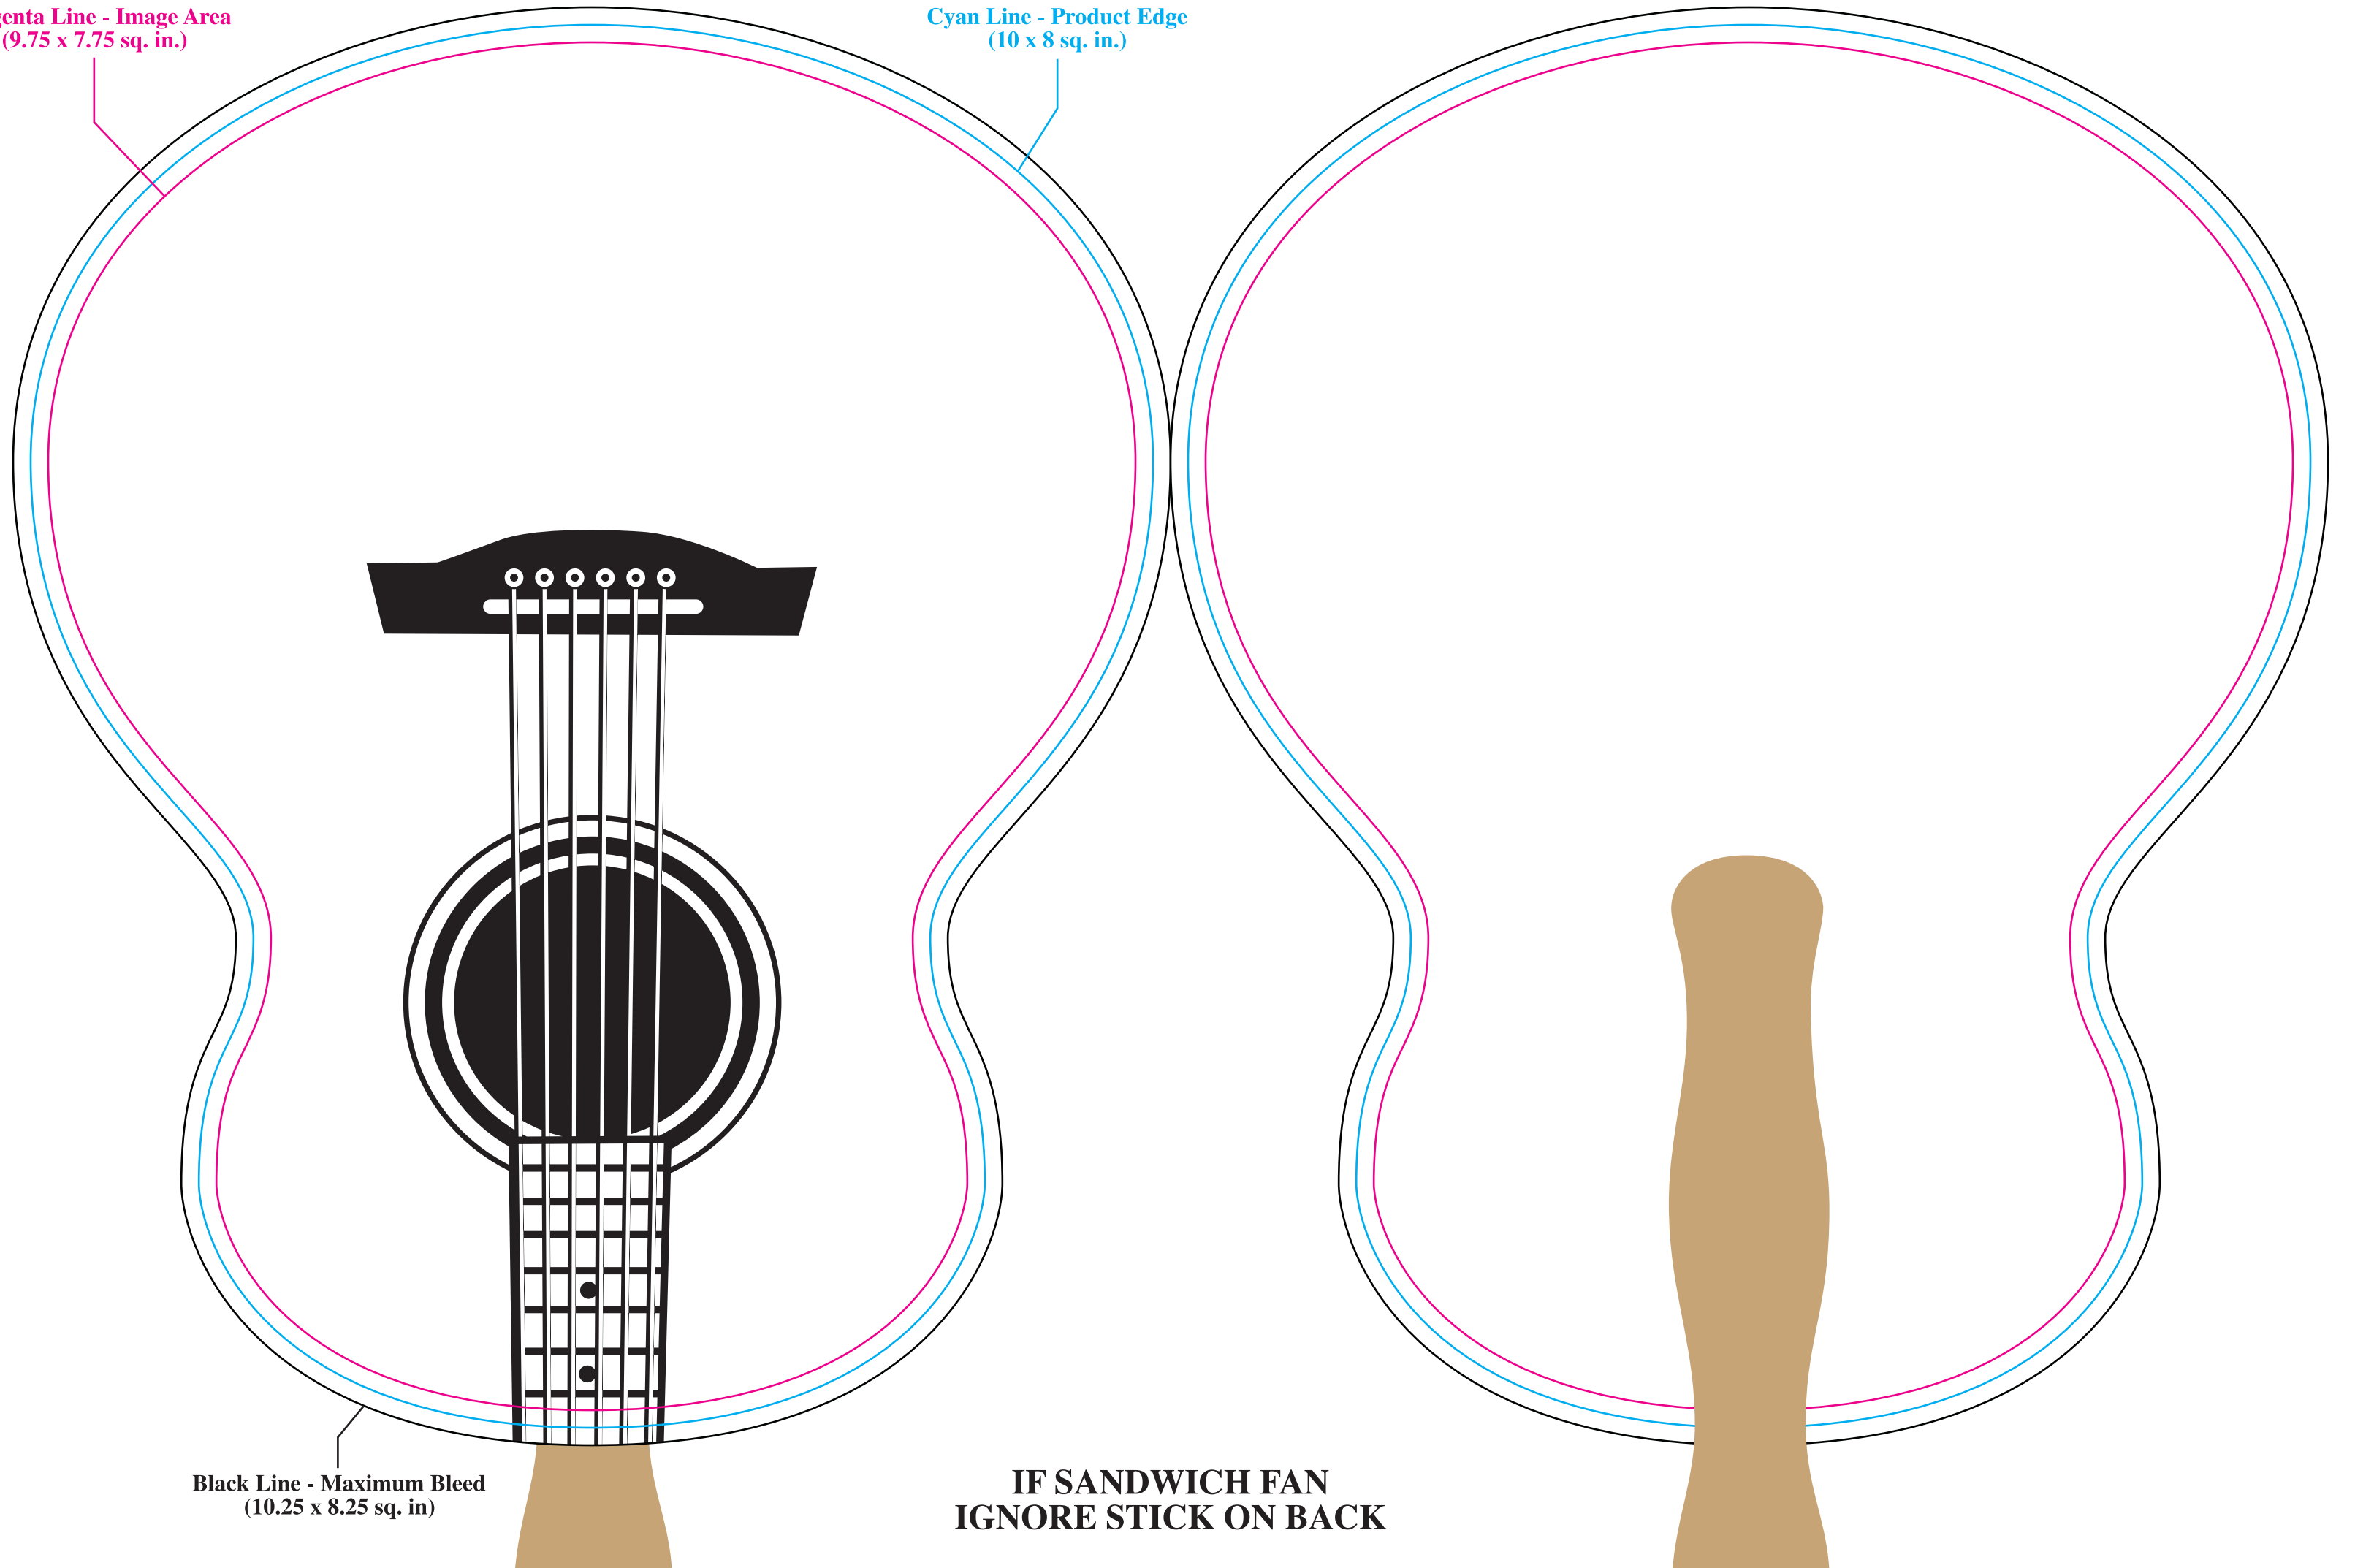

FRONT

BL-7936R Guitar Fan - RELIGIOUS

BACK

**Magenta Line - Image Area
(9.75 x 7.75 sq. in.)**

**Cyan Line - Product Edge
(10 x 8 sq. in.)**

**Black Line - Maximum Bleed
(10.25 x 8.25 sq. in.)**

**IF SANDWICH FAN
IGNORE STICK ON BACK**