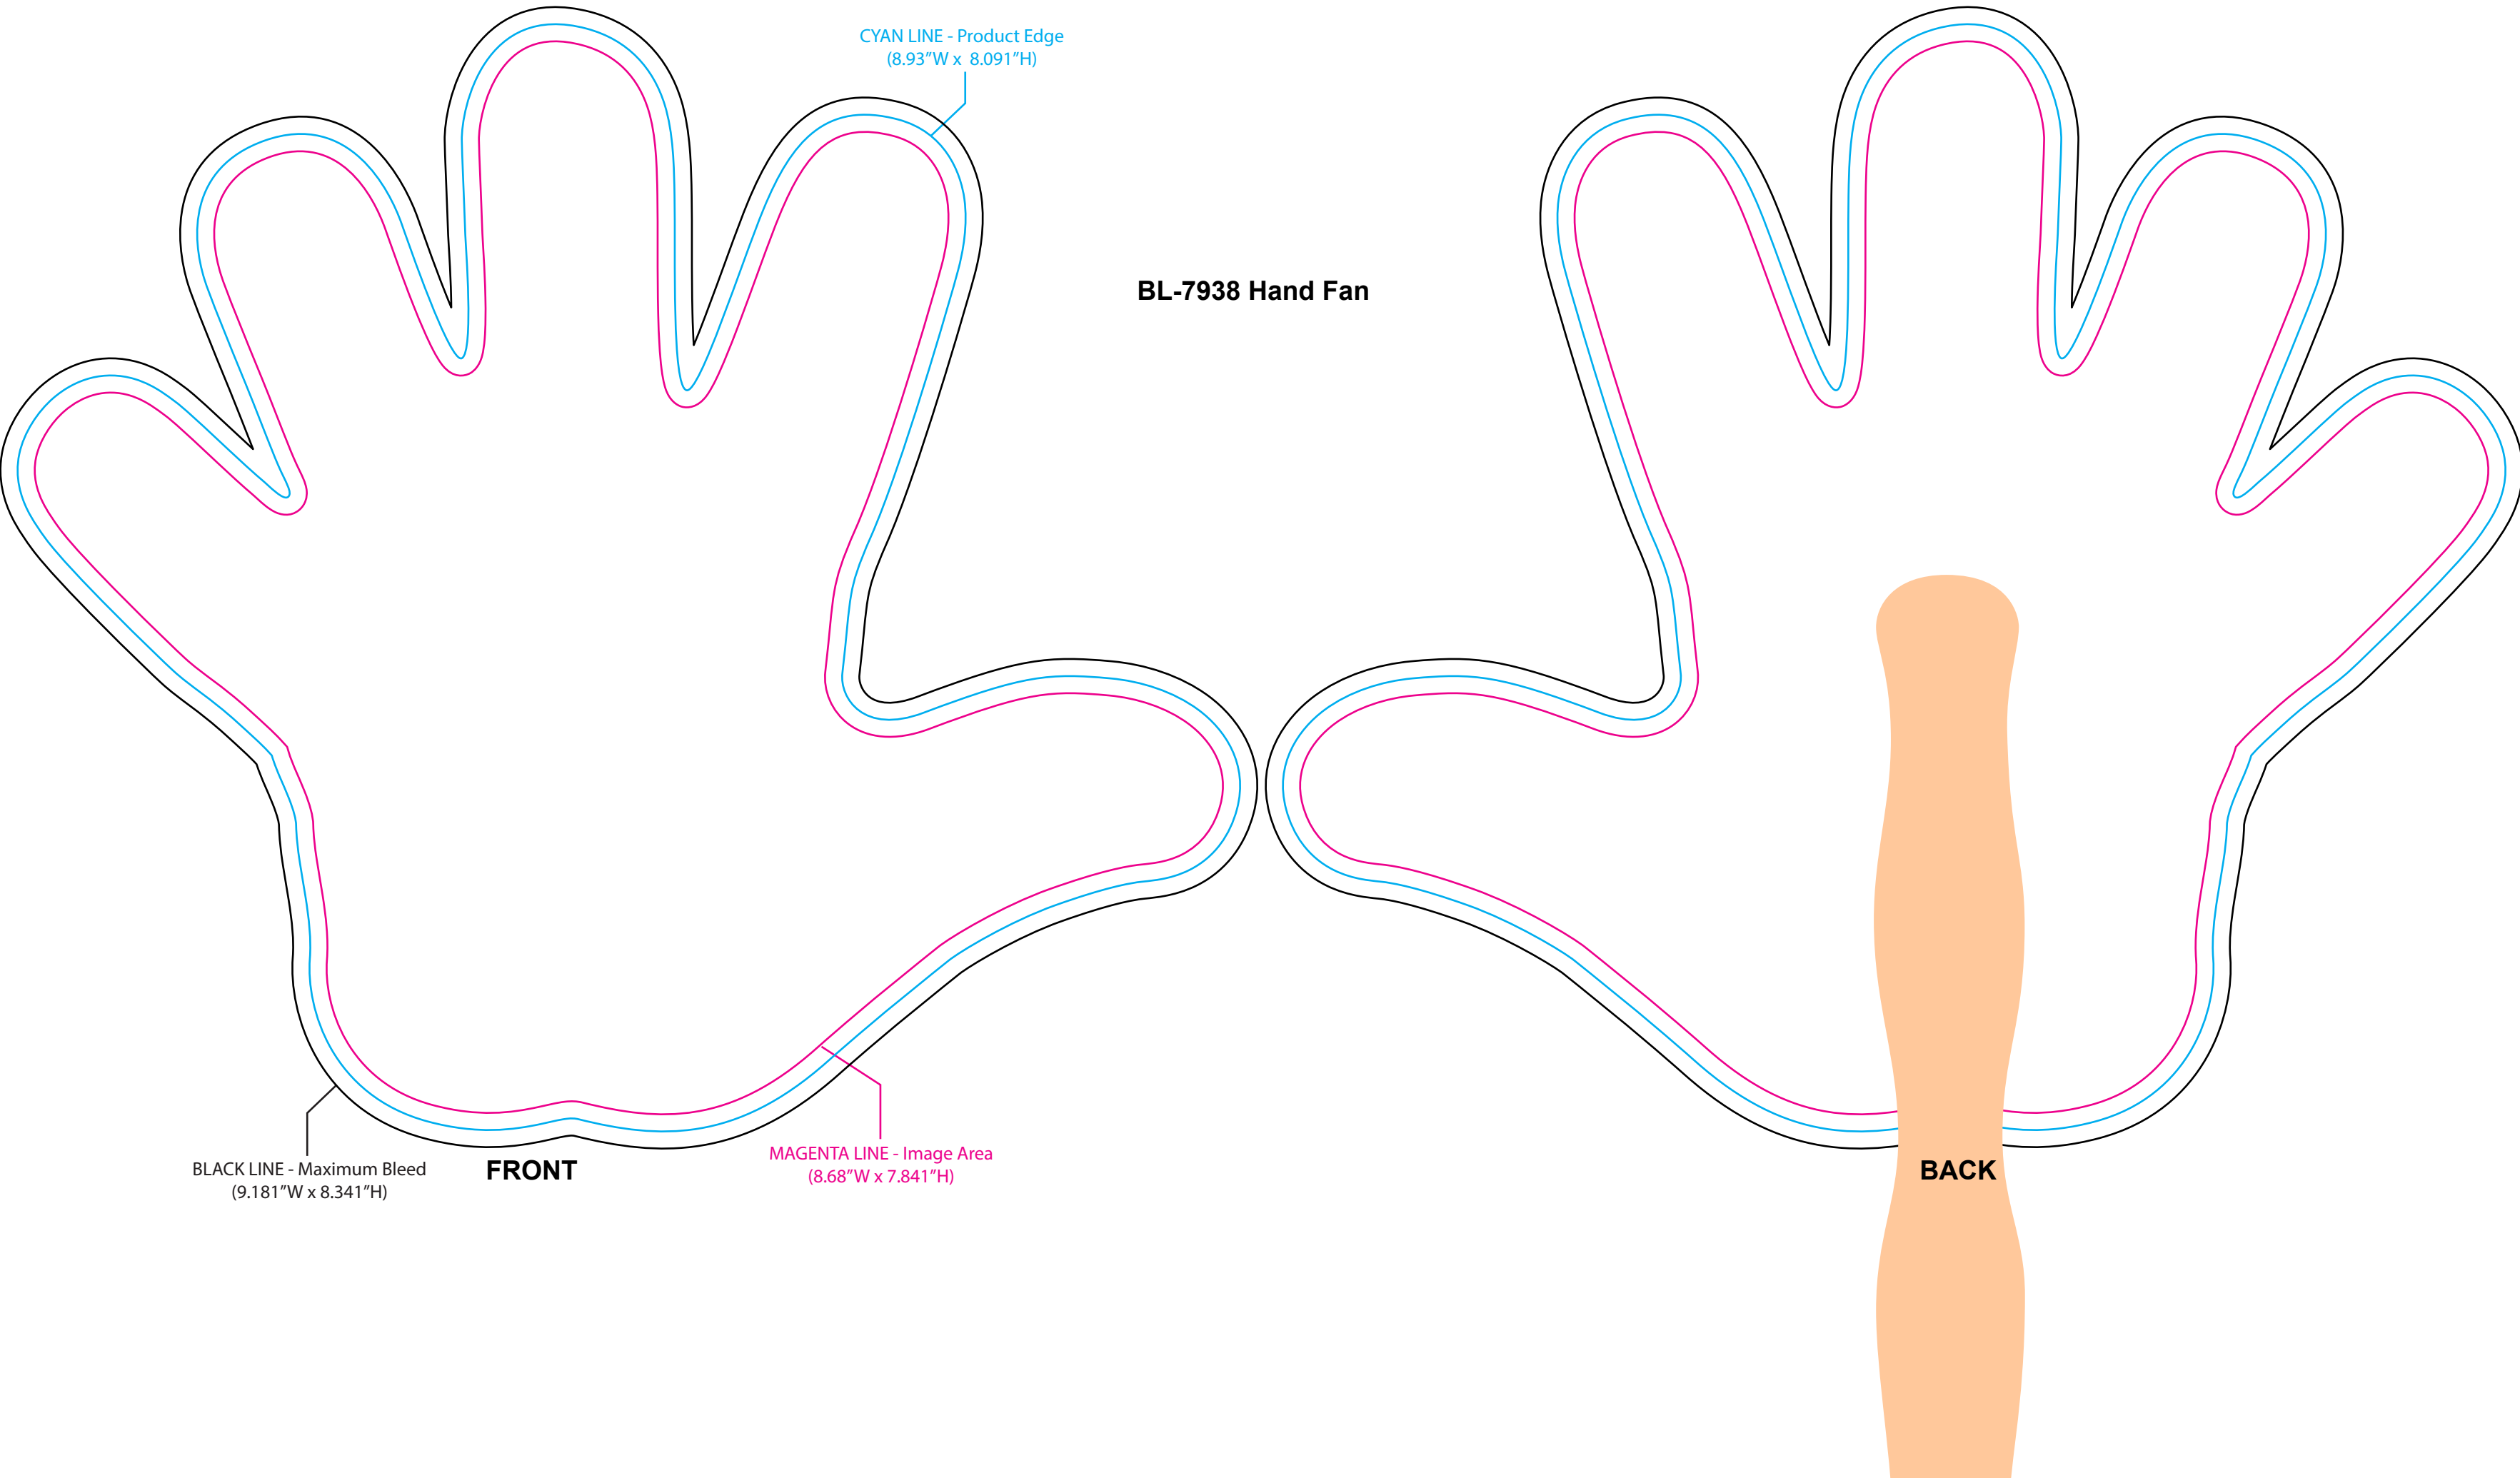

**BL-7938 Hand Fan**

CYAN LINE - Product Edge  
(8.93"W x 8.091"H)

BLACK LINE - Maximum Bleed  
(9.181"W x 8.341"H)

**FRONT**

MAGENTA LINE - Image Area  
(8.68"W x 7.841"H)

**BACK**