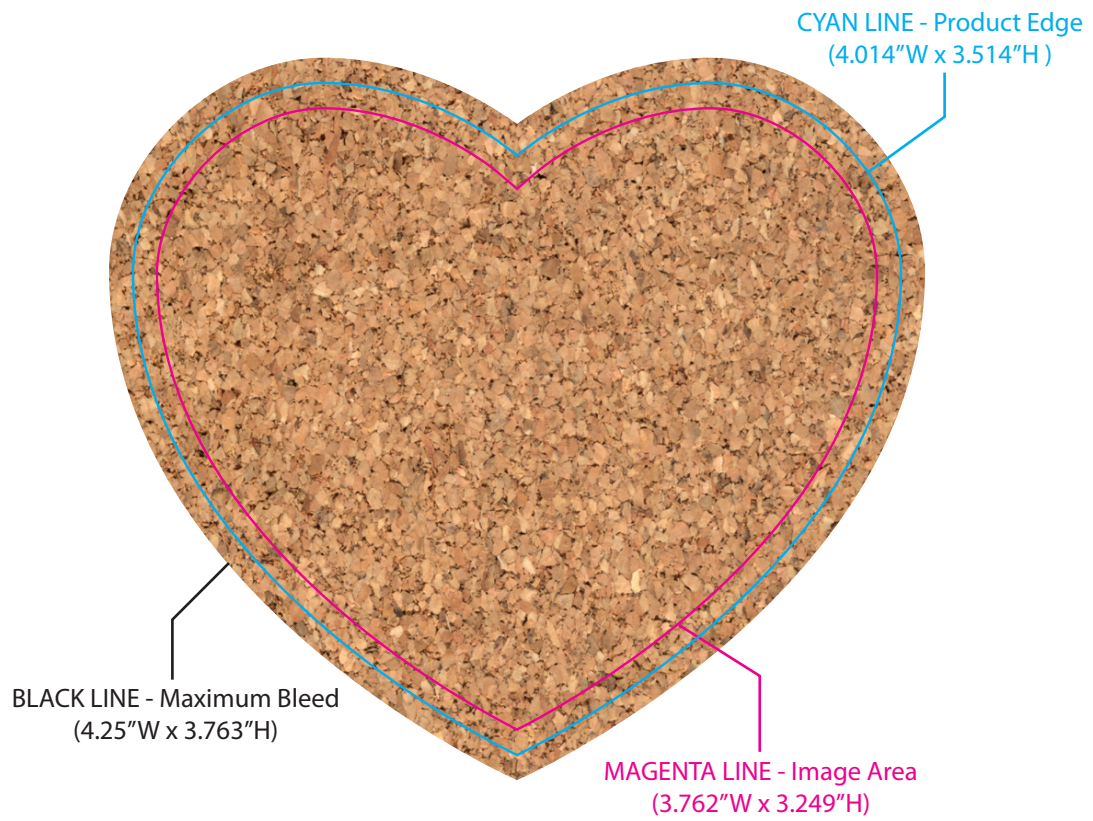

BL-8722 Heart Solid Cork Coaster

SILKSCREEN