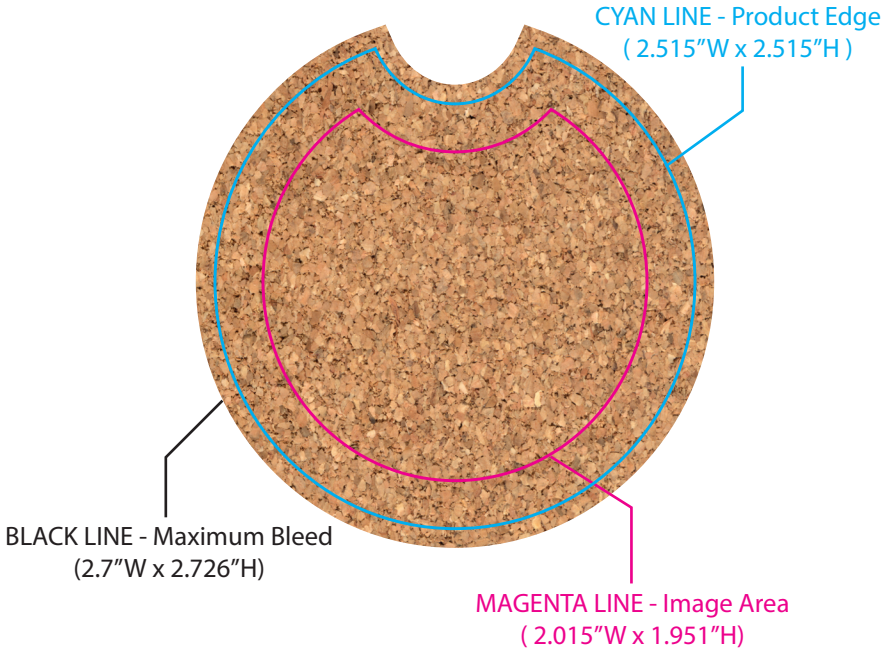

BL-8724 Round Cutout Car Solid Cork Coaster

SILKSCREEN