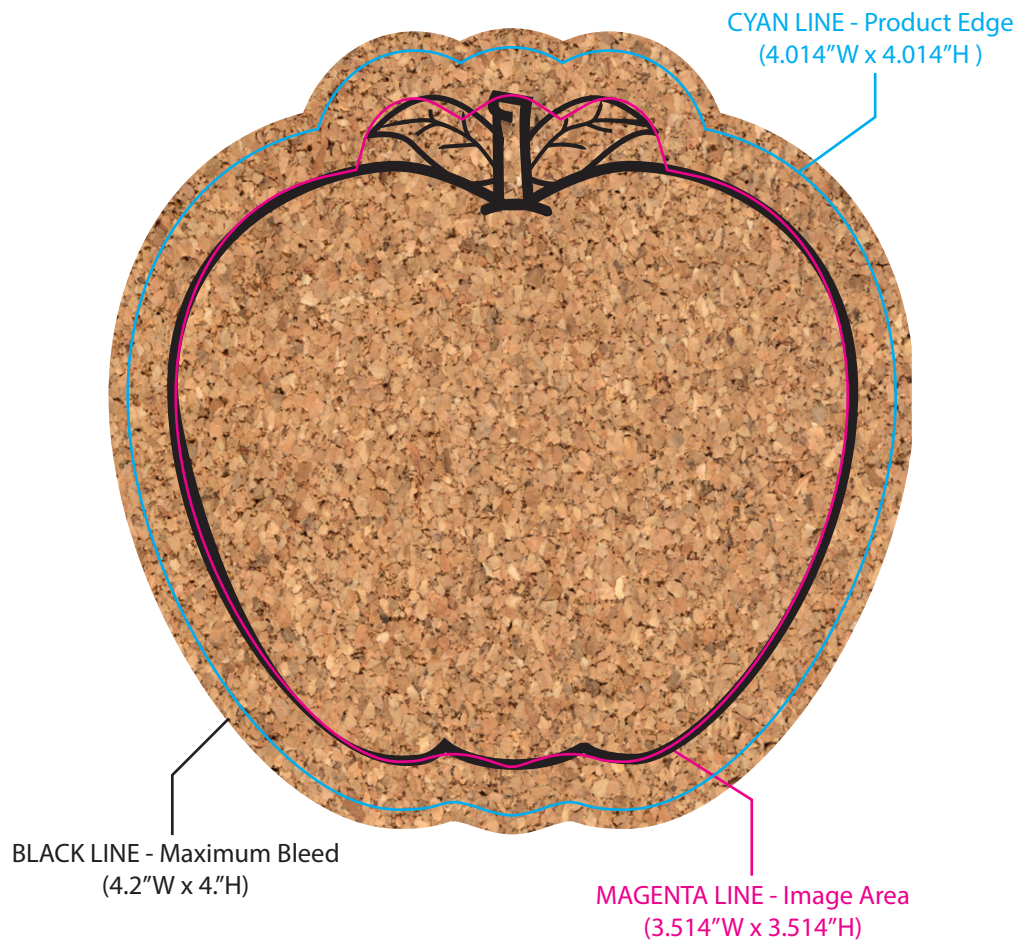

## BL-8730 Apple Solid Cork Coaster

000000

SILKSCREEN