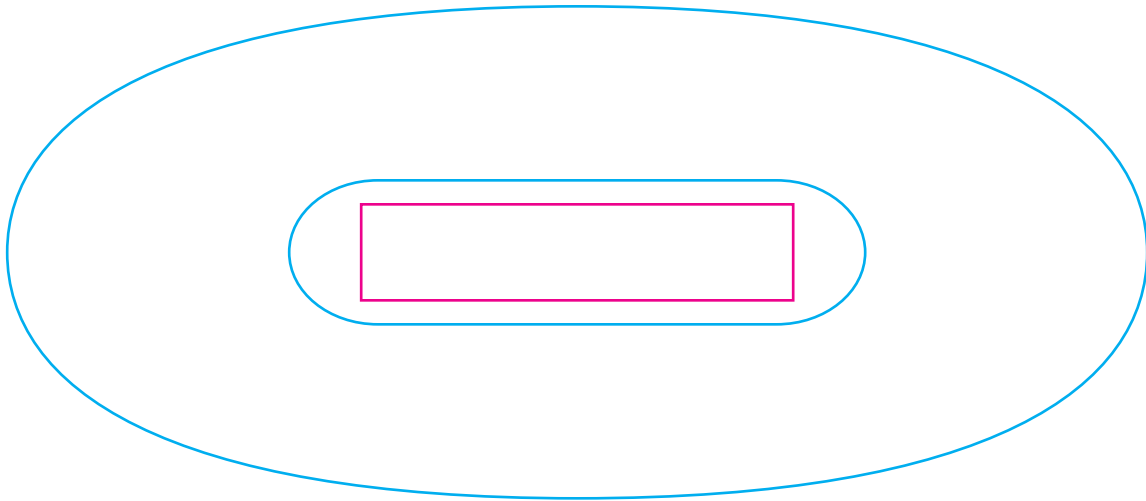

TOP VIEW

BACK VIEW

Cyan Line - CK-1150 SWIVEL PIANO WOOD DESK CLOCK (6" W x 4.875" H)

Magenta Line - Imprint Area on Wood (Back) (1.75 W x 1.75 H)

Magenta Line - Imprint Area on Plate (2.25 W x 0.5 H)

**WOOD= Padprint**

**PLATE= Silkscreen, Padprint or Laser**