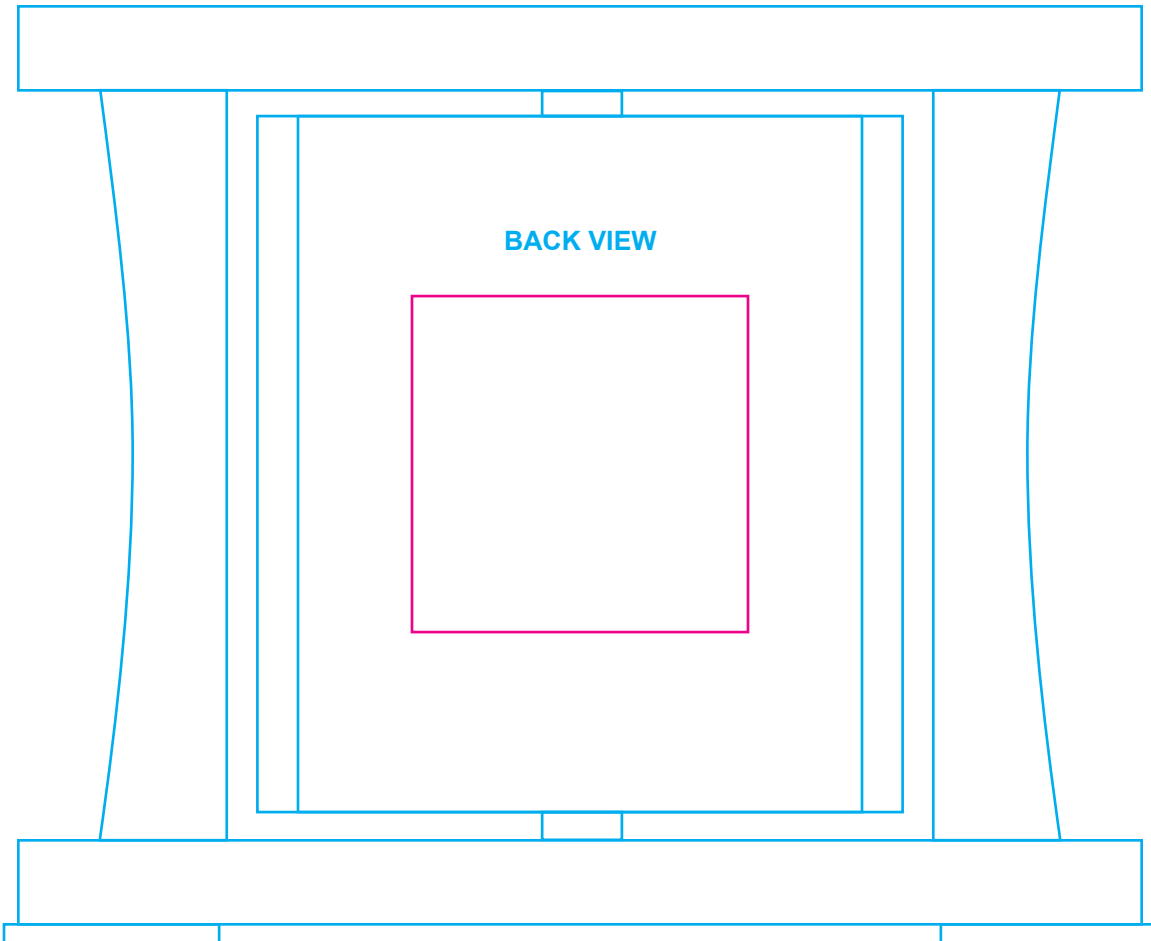

TOP VIEW

BACK VIEW

Cyan Line - CK-1150 SWIVEL PIANO WOOD DESK CLOCK (6" W x 4.875" H)

Magenta Line - Imprint Area on Wood (Back) (1.75 W x 1.75 H)

Magenta Line - Imprint Area on Plate (2.25 W x 0.5 H)

**WOOD= Padprint**

**PLATE= Silkscreen, Padprint or Laser**