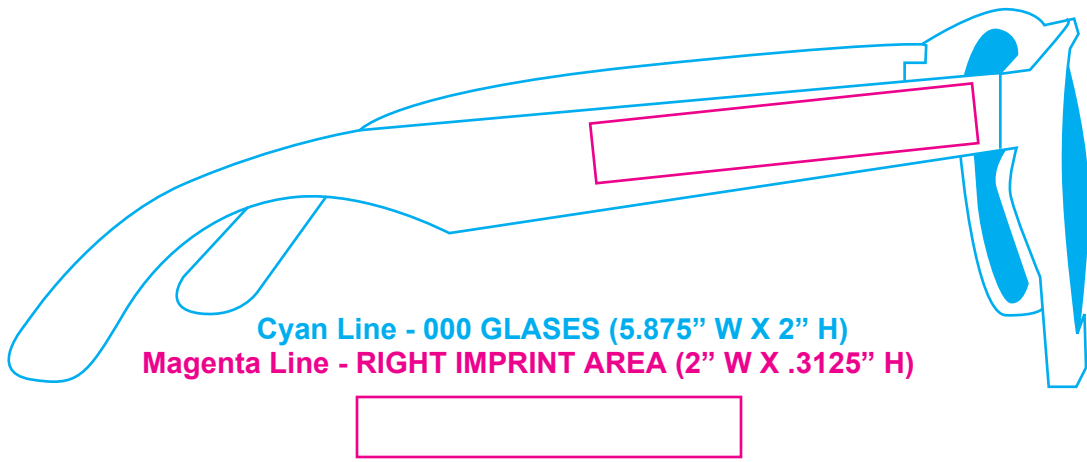

COMBO-SK12

BL-9510 24oz Eco-Poly Clear Sports Bottle

Each Side

Magenta Line - Imprint Area - Each Side (3.25" W x 3.5" H)

Wraparound

Magenta Line - Imprint Area - Wraparound (8" W x 3.5" H)

Cyan Line - BL-9510 24 oz Eco-Poly Clear Sports Bottle (2.93" W x 8.78" H)

COMBO-SK12

SL-1015 - 9 1/4" FLYER

Cyan Line - SL-1015 9.25" Flyer

Magenta Line - Imprint Area (6 W X 6 H) - 7 1/2" rd

COMBO-SK12

SL-1020 CAN COOLIE

Magenta Line
Imprint Area (3" sq.)

Magenta Line
Imprint Area (1.75" rd.)

Magenta Line
Imprint Area (3" sq.)

Cyan Line - SL-1020 Can Coolies (4 W X 5.25 H)
Magenta Line - Imprint Area (3 W X 3 H AND 1.75" ROUND)

SILKSCREEN

COMBO-SK12

SL-3010 Fiesta Glasses

000000

00000

PADPRINTING