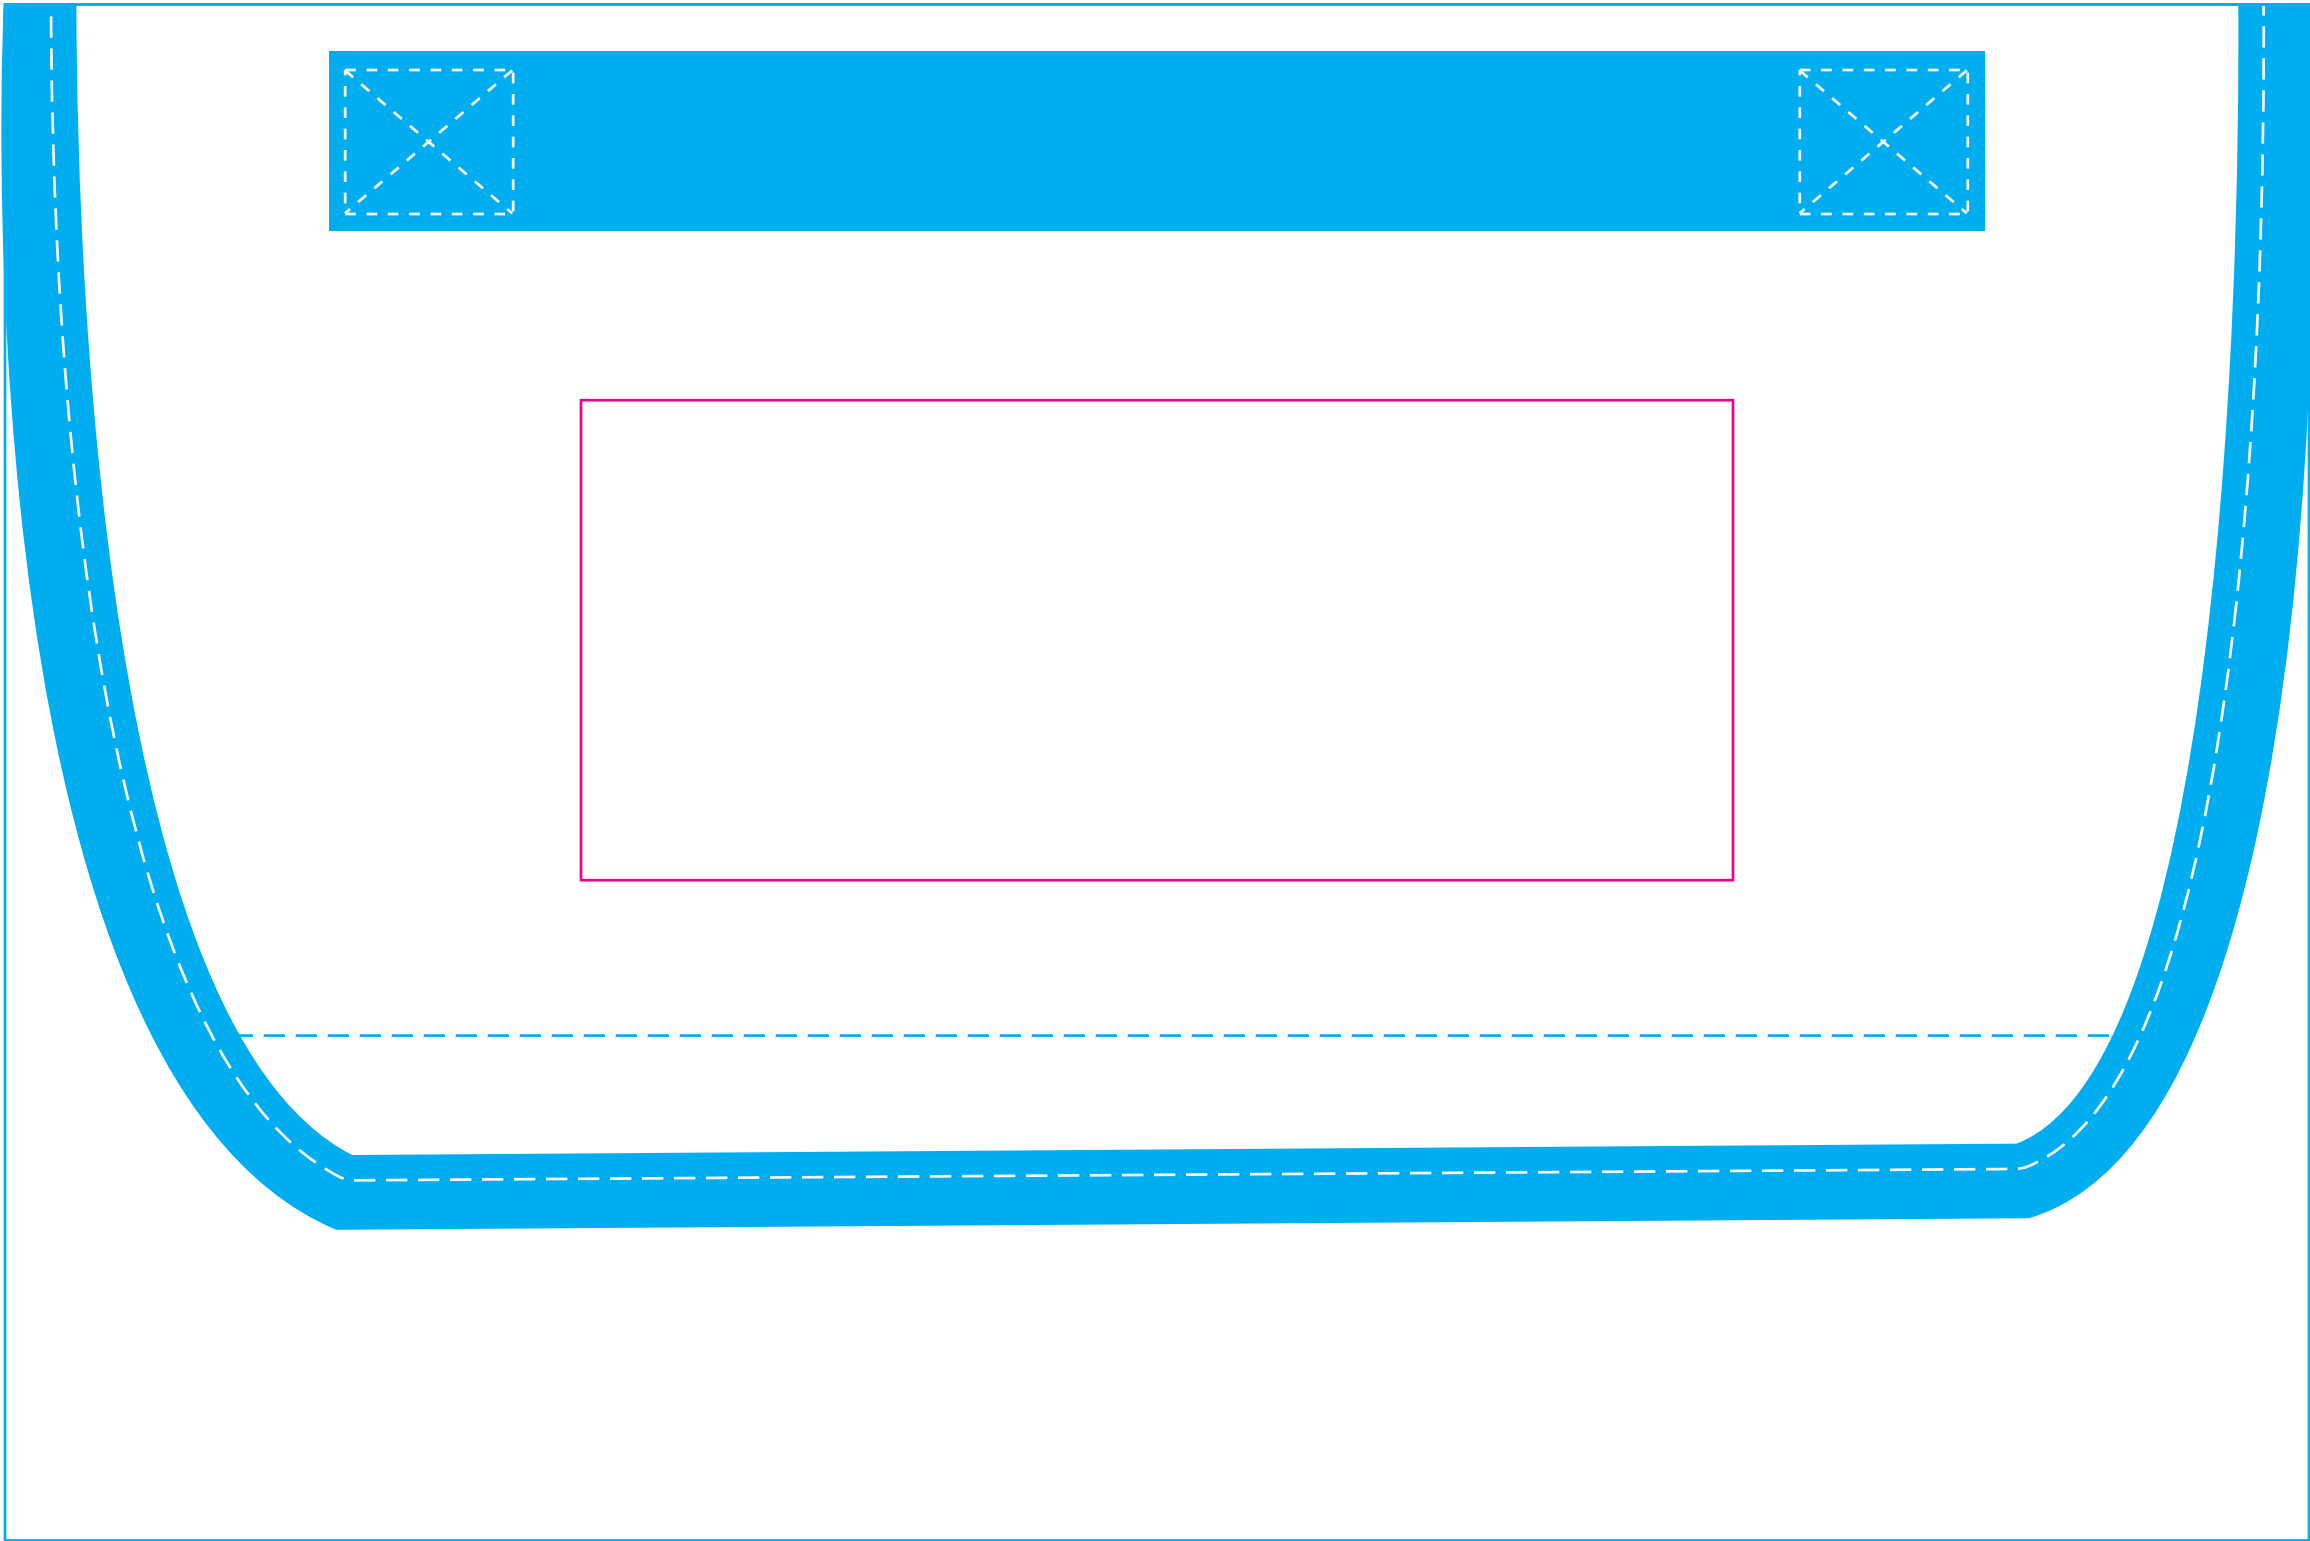

Cyan Line - BL-9591 22 oz Stadium Cups (3.66" W x 5.56" H)

COMBO-SK15

BL-9591 22 oz Stadium Cup

Each Side
Magenta Line - Imprint Area - Each Side - Top = 3.75" W, Bottom = 3.06" W x 3.5" H

Wraparound

Magenta Line - Imprint Area - Wraparound - Top = 8.5" W, Bottom = 5.5" W x 3.5" H

COMBO-SK15

SL-1015 - 9 1/4" FLYER

Cyan Line - SL-1015 9.25" Flyer

Magenta Line - Imprint Area (6 W X 6 H) - 7 1/2" rd

COMBO-SK15

SL-2055

Cyan Line - SL-2050 POLAR FLEECE BLANKET (12 W X 8 H)
MAGENTA LINE - IMPRINT AREA ON FLAP(6W X 2.5 H)

00000
0000

SILKSCREEN