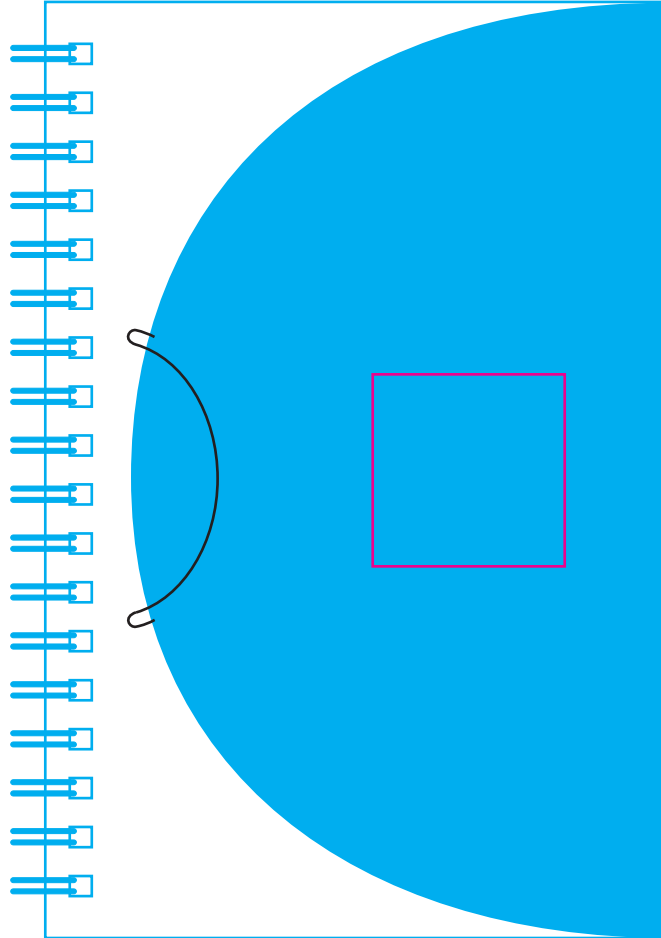

OA-2010

Cyan Line OA-2010 SMALL NOTEBOOK (3.25" W X 4.25" H)
Magenta Line - Imprint Area (1" W X 1" H)

000000
ITEM: 00000
IMPRINT: 0000

SILKSCREEN

Cyan Line - Imprint Area
(2.125 rd)

BL-9053 Compact Mirror - Template (2.125 rd.)

Cyan Line - Imprint Area
(.5625 x 1.5)

BL-9050 Magnetic Clip - SMALL - Template (.5625 x 1.5 rect.)