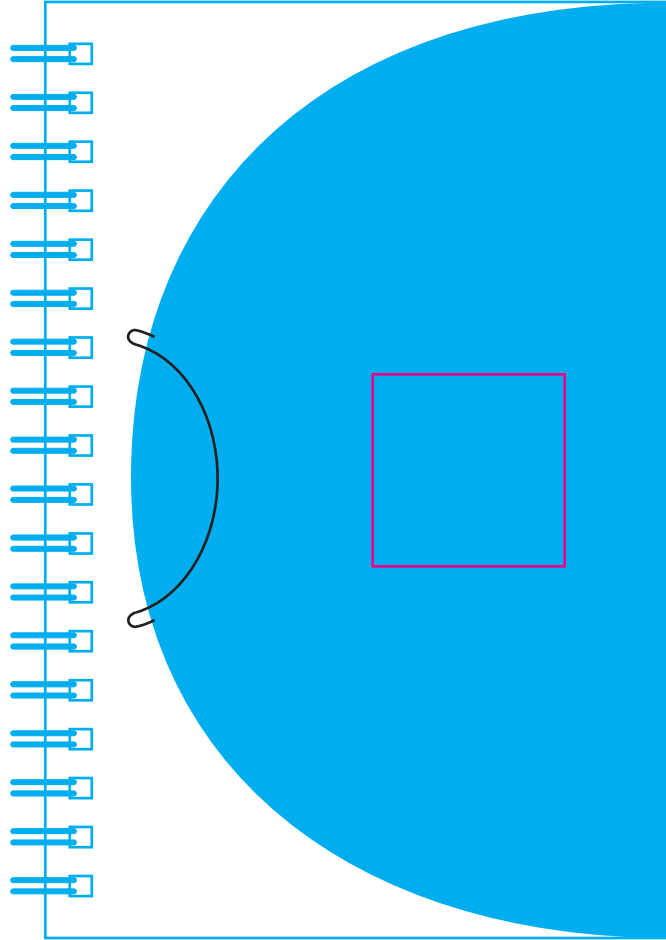

Cyan Line - Imprint Area
(2.125 rd)

BL-9053 Compact Mirror - Template (2.125 rd.)

OA-2010

Cyan Line OA-2010 SMALL NOTEBOOK (3.25" W X 4.25" H)
Magenta Line - Imprint Area (1" W X 1" H)

000000
ITEM: 00000
IMPRINT: 0000

SILKSCREEN