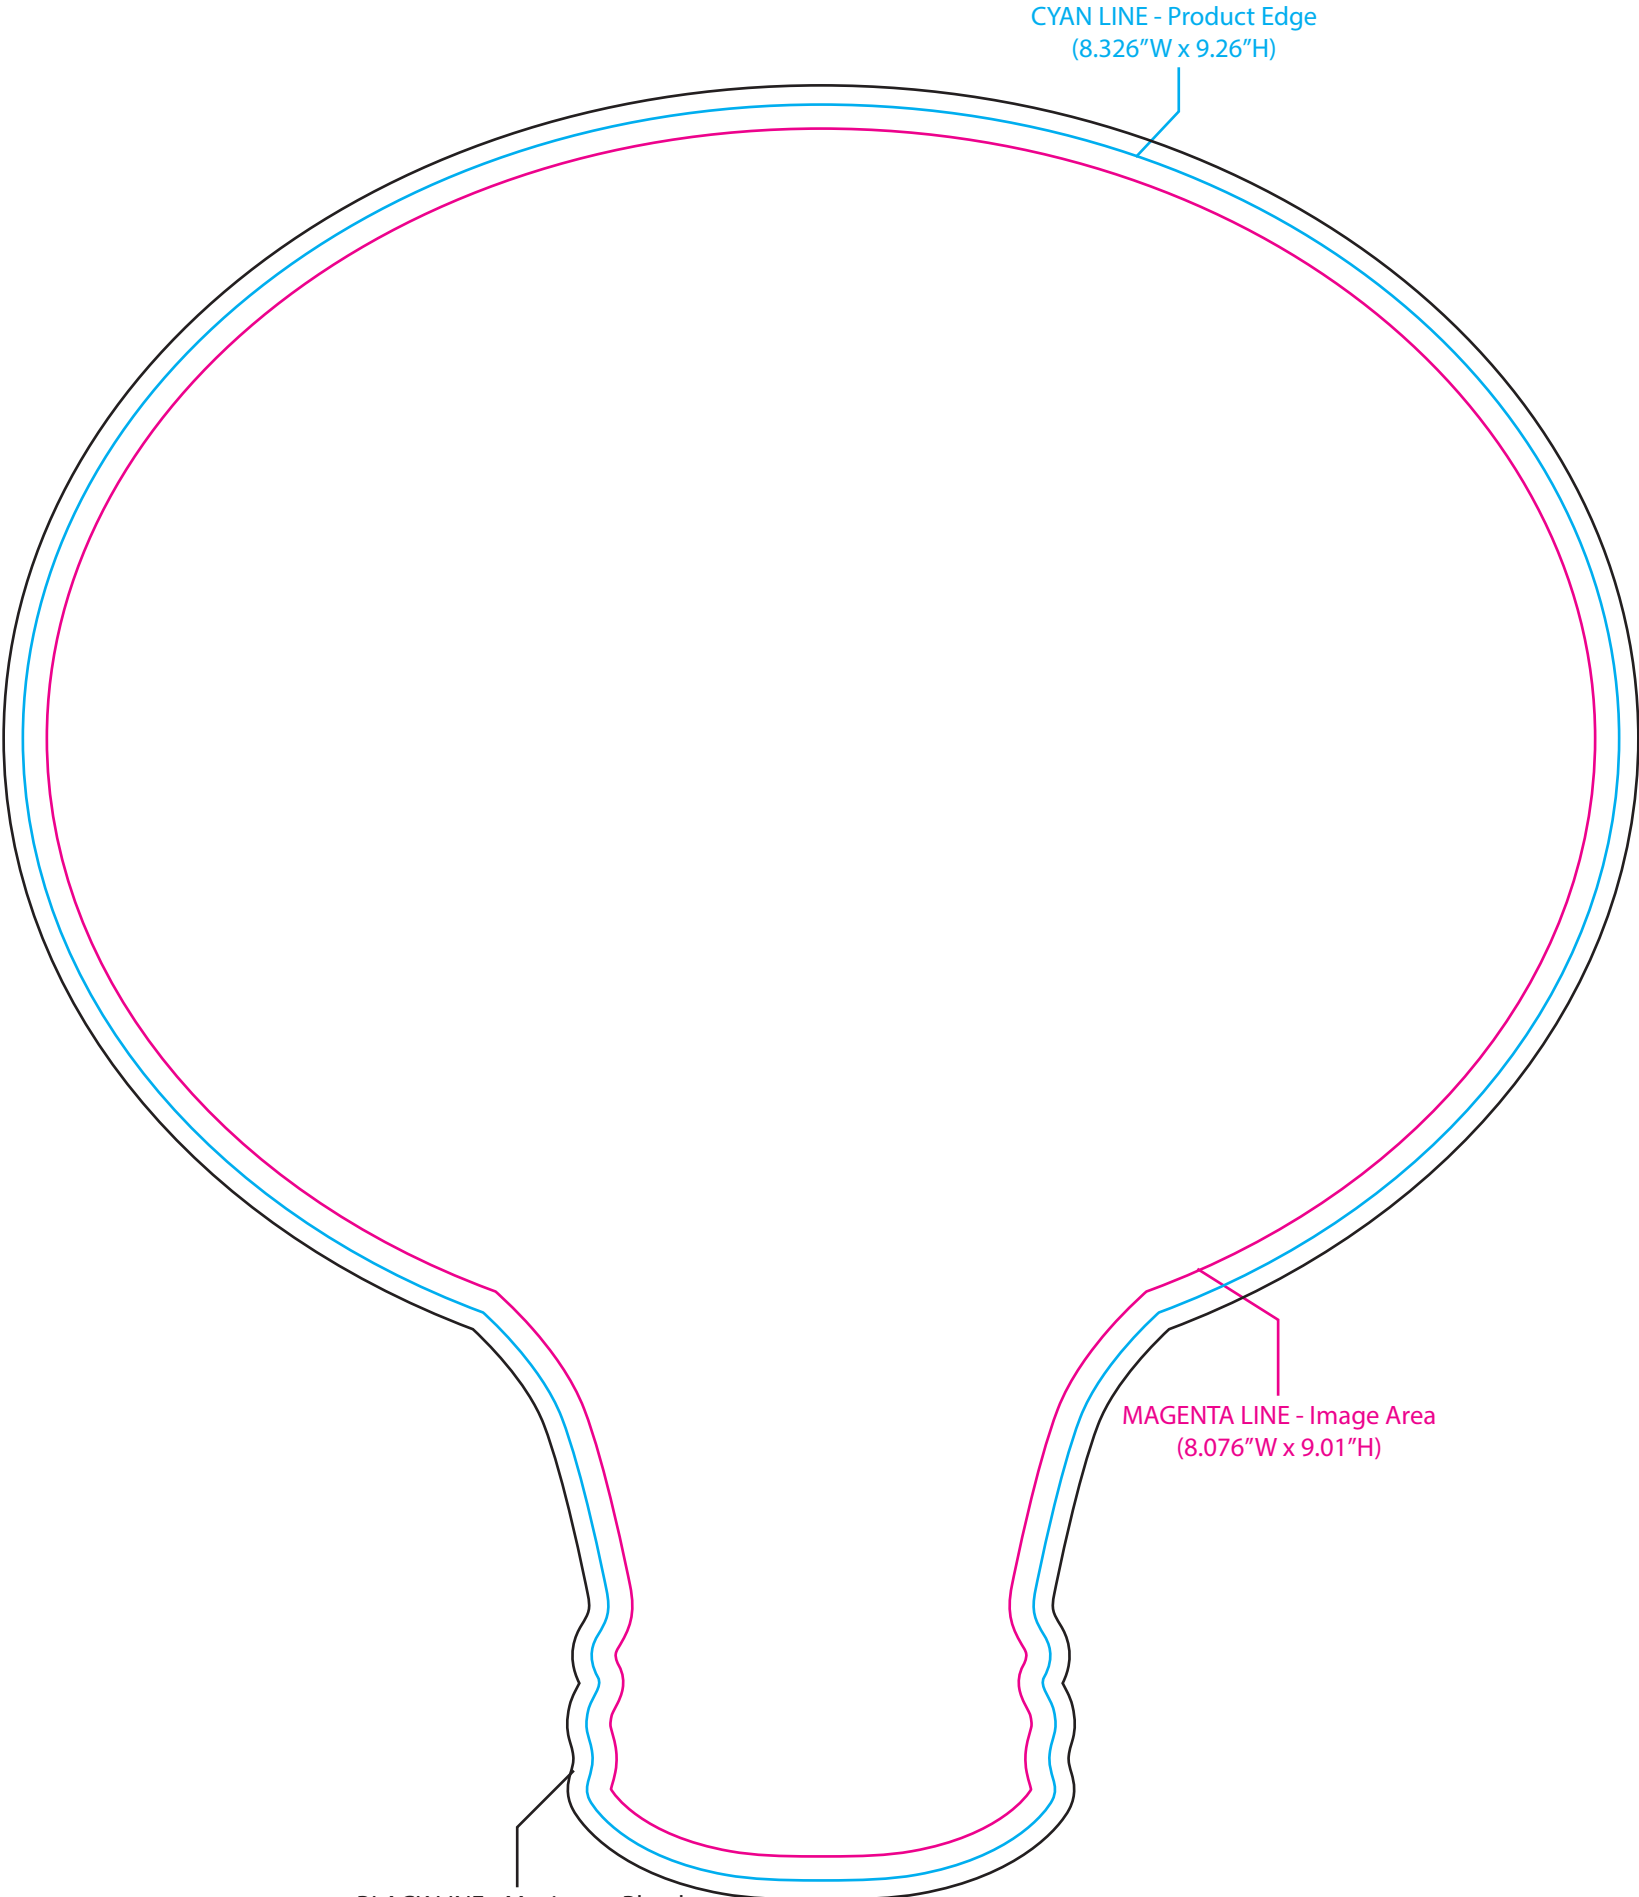

MB-8517 Light Memo Board

CYAN LINE - Product Edge
(8.326\"W x 9.26\"H)

MAGENTA LINE - Image Area
(8.076\"W x 9.01\"H)

BLACK LINE - Maximum Bleed
(8.526\"W x 9.46\"H)