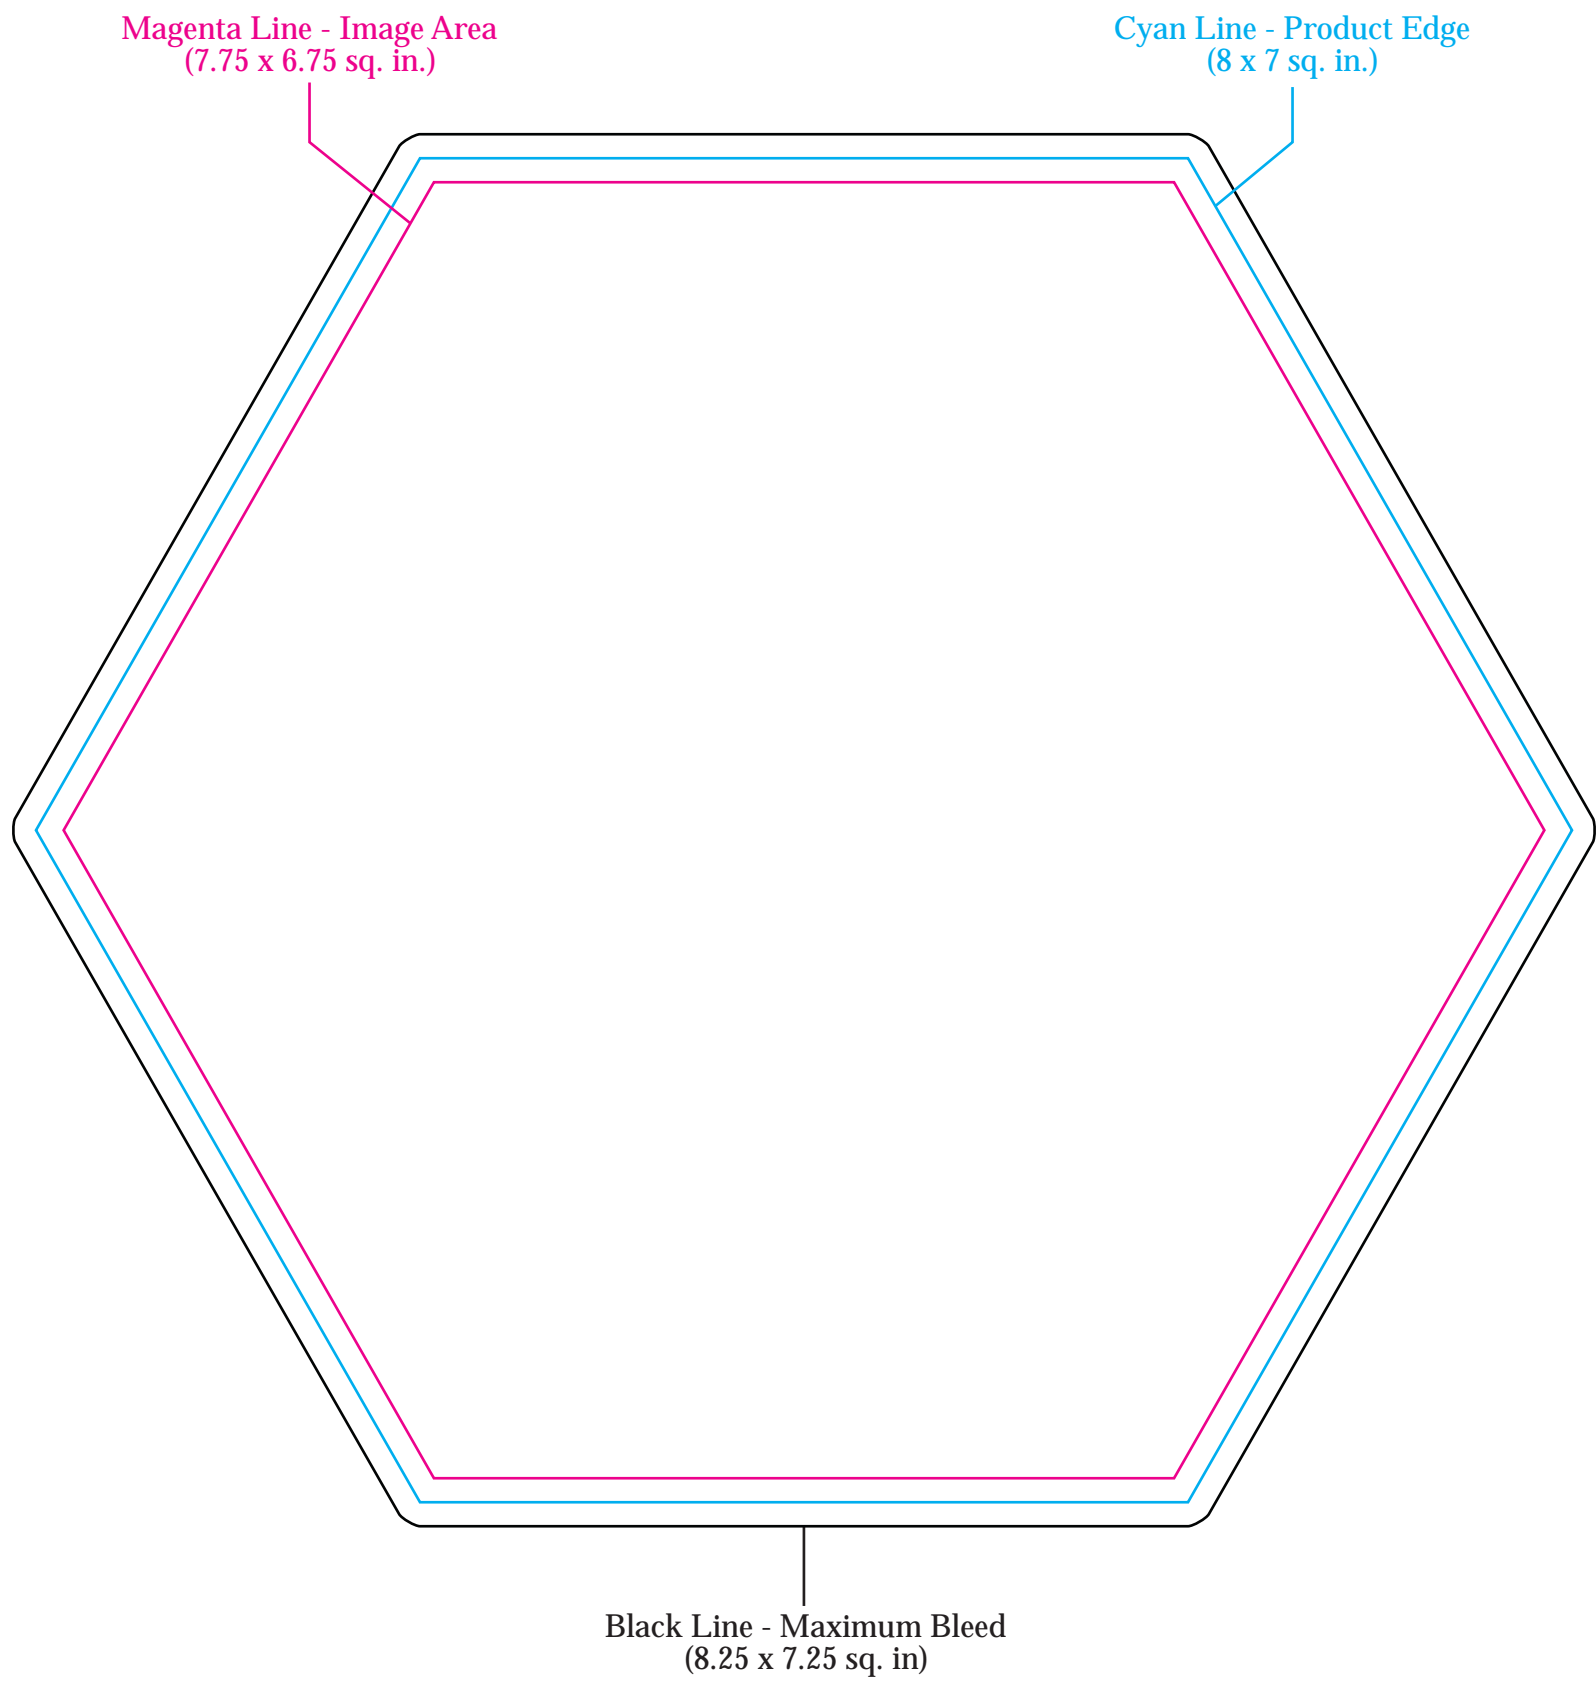

MB-8544 - Hexagon 2 Memoboard Template - (8" W x 7" H)

**PENS DO NOT COME ATTACHED TO THE MEMO BOARD.
USE THIS PEN ART AS A SIZE REFERENCE.**