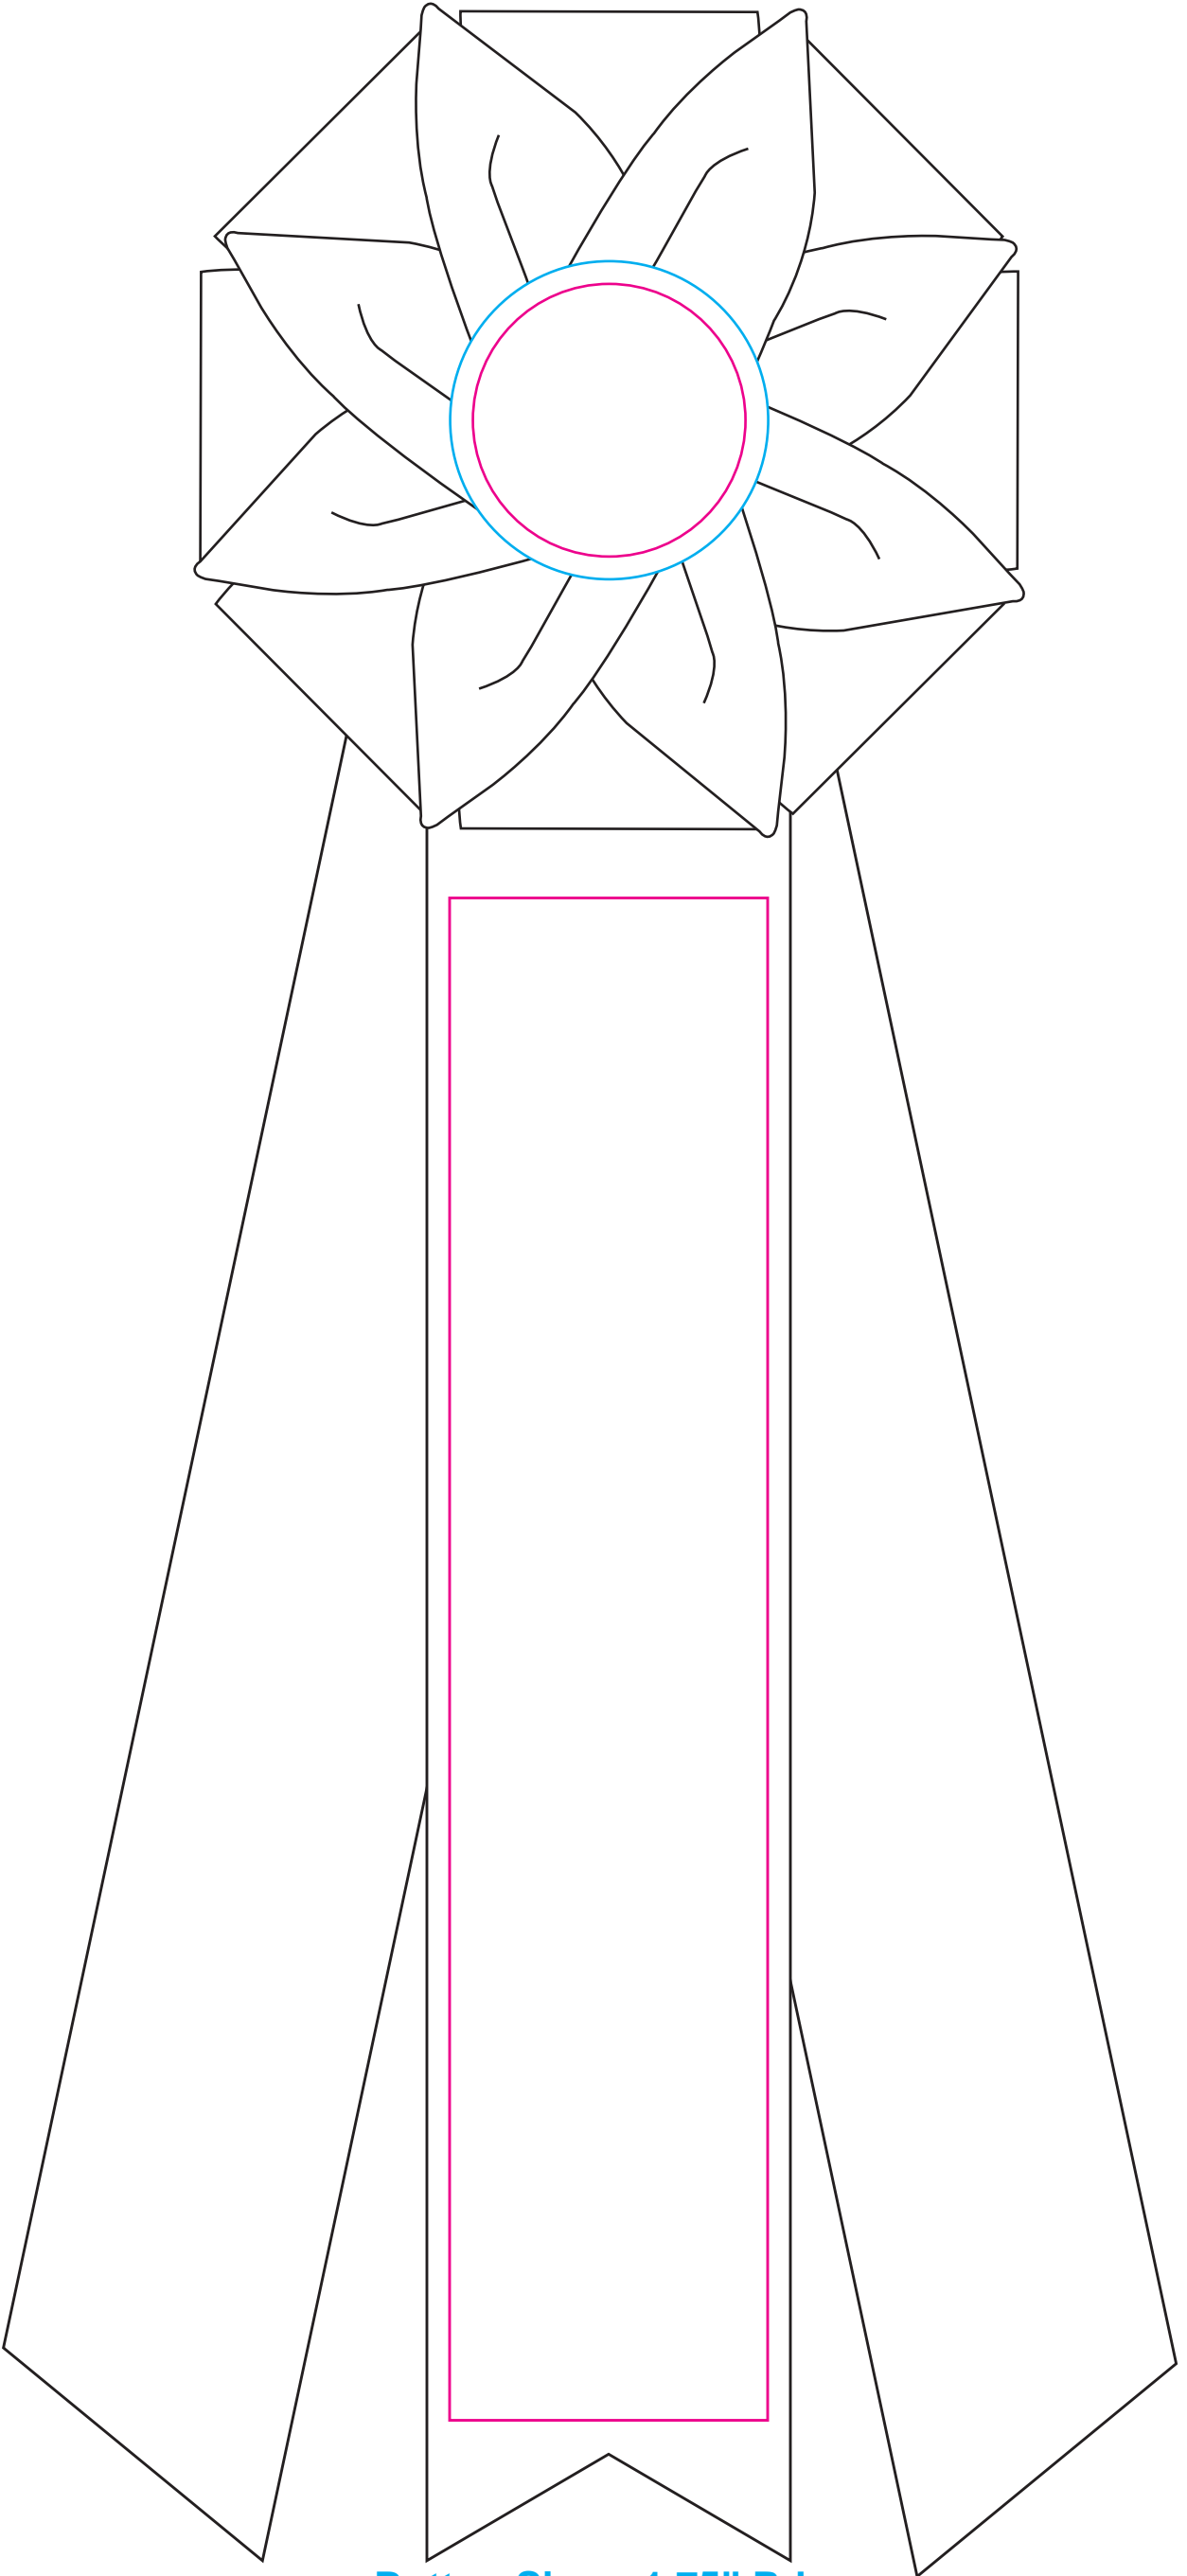

R2F-45143

Button Size = 1.75" Rd.

Imprint Size on Button = 1.5" Rd.

Magenta Line - Imprint Area 1.75 W x 8.375 H

000000

0000

Item Number	Rosette Size	Total Length
R2F-45143	4.5"	14"
Description		
Three streamer 2" middle dovetail & 1-5/8" sides angled		