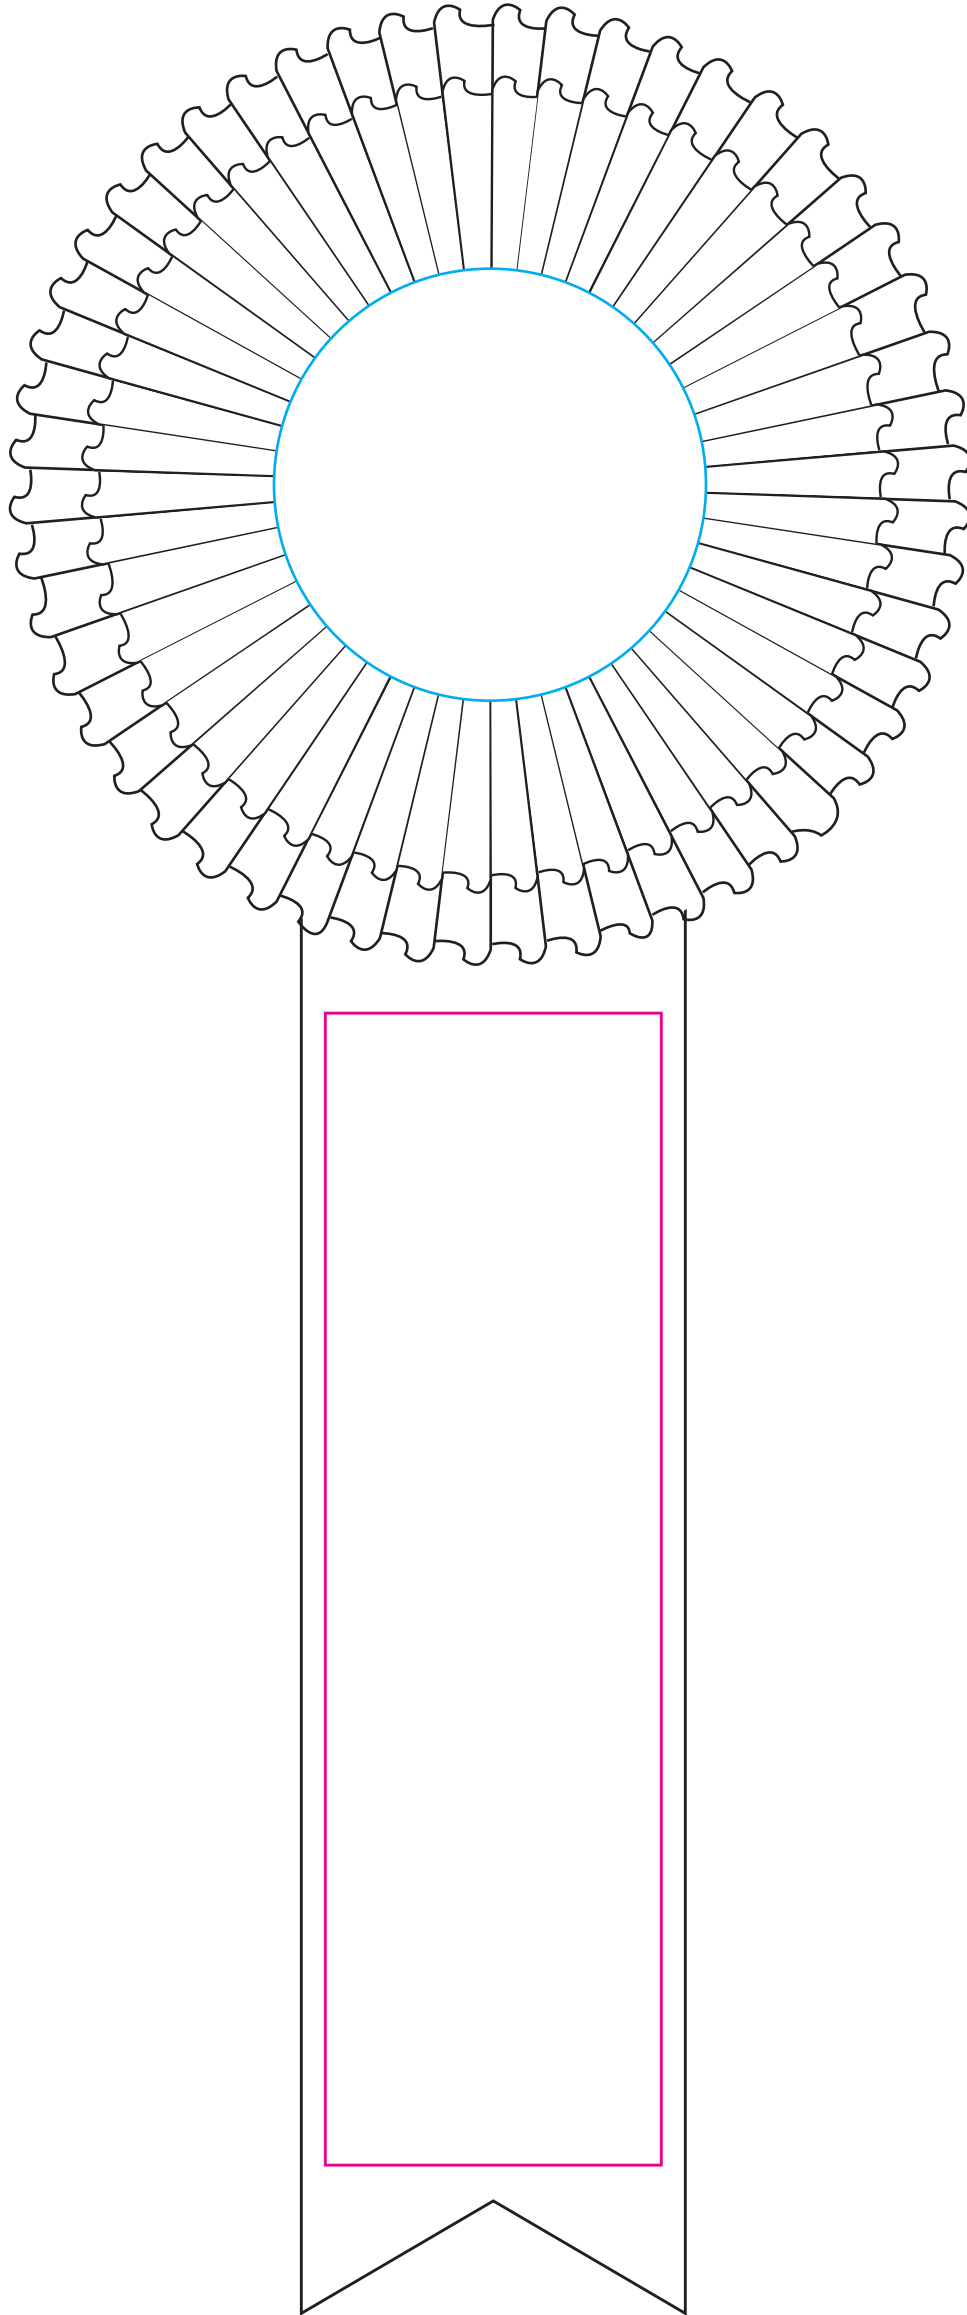

R20-512M

Buton Size = 2.25" Rd.

Magenta Line - Imprint Area 1.75 W x 6 H

000000

0000

Item Number	Rosette Size	Total Length
R20-512M	5"	12"
Description		
One streamer 2" dovetail		