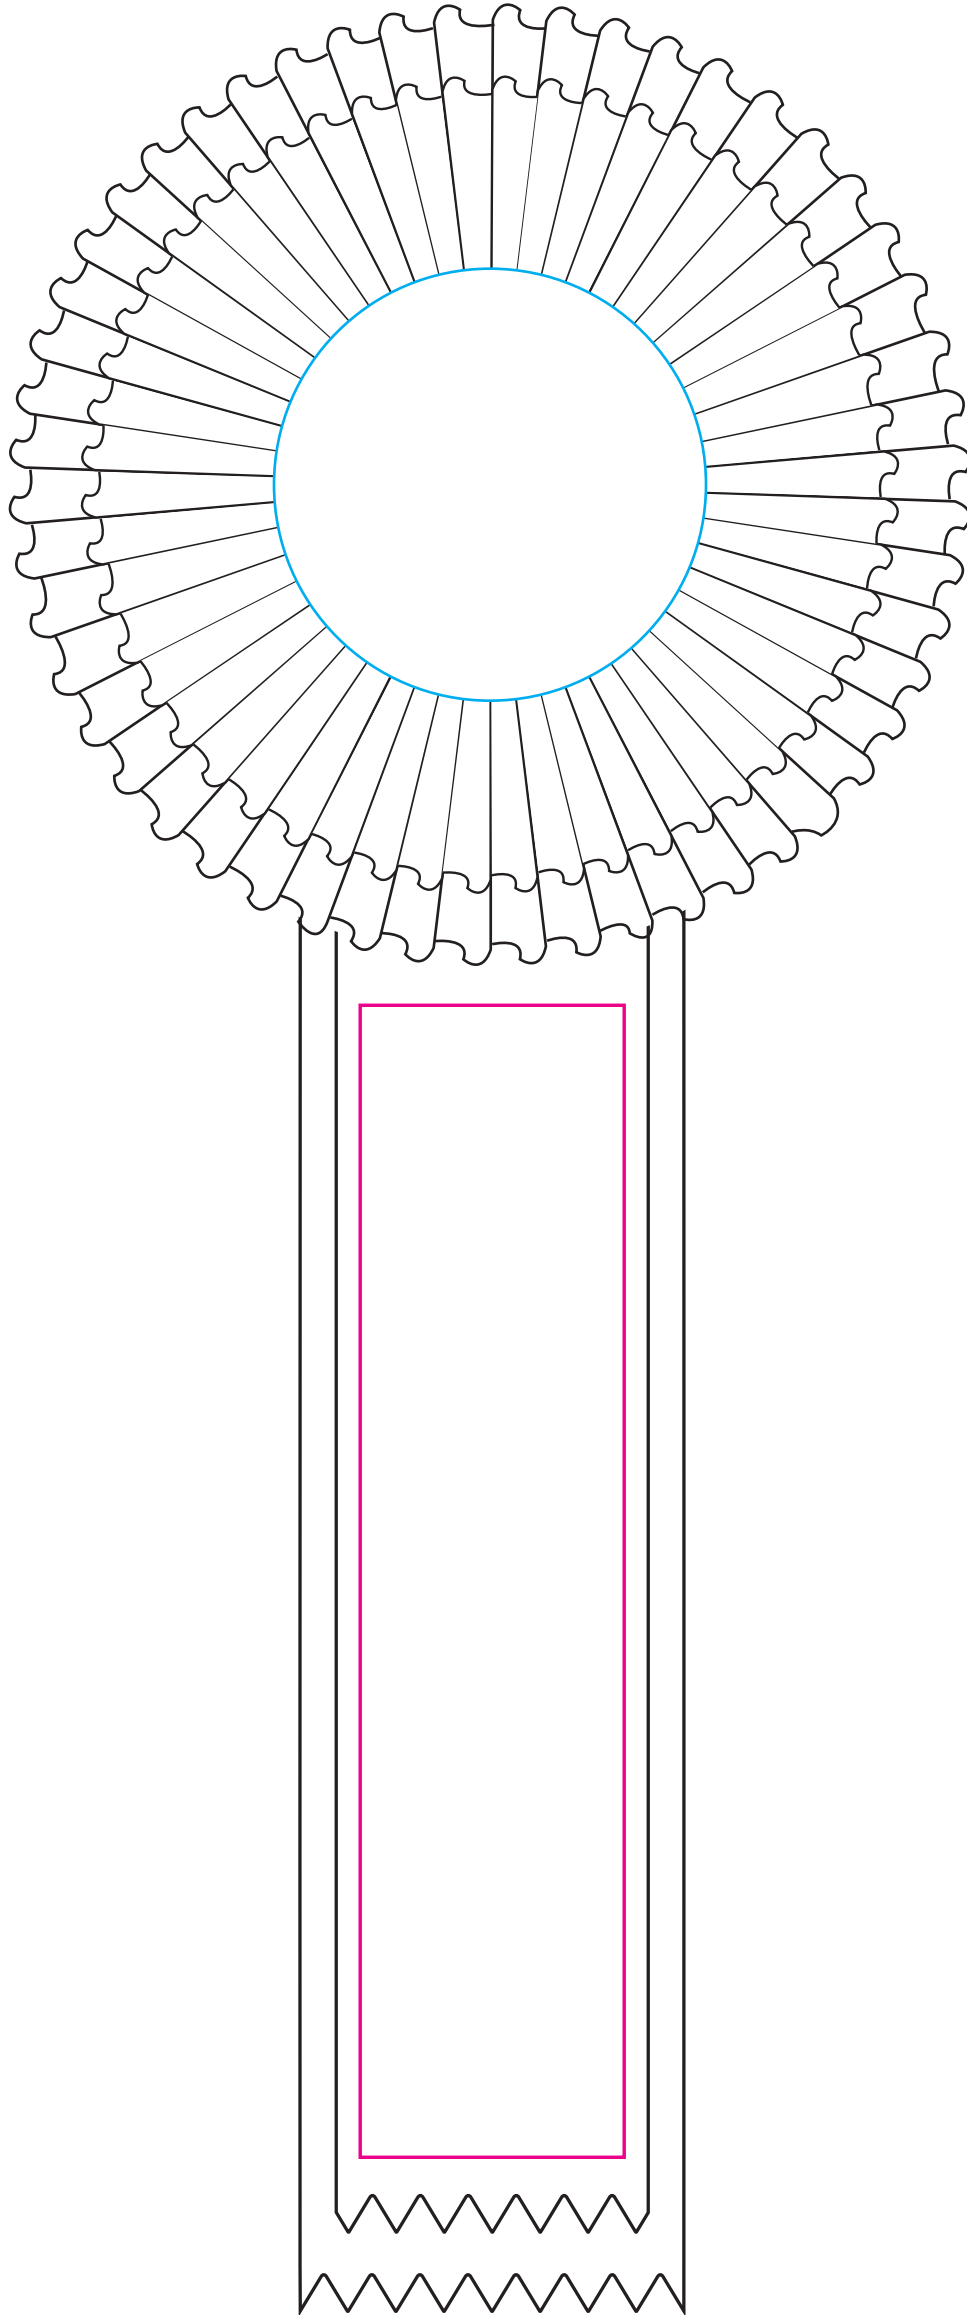

R20-512M2

Buton Size = 2.25" Rd.

Magenta Line - Imprint Area 1.375 W x 6 H

000000

0000

Item Number	Rosette Size	Total Length
R20-512M2	5"	12"
Description		
Two streamer overlapped 2" & 1-5/8" pinked		